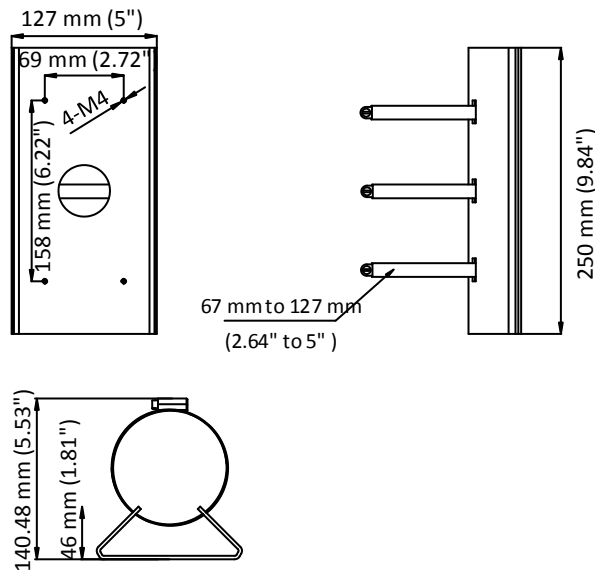

#### Feature

- Stainless steel, and steel with surface spray treatment
- Adjustable diameter from 67 mm to 127 mm

#### Dimension

#### Parameter

Model	DS-1275ZJ-P1
Parameters	Horizontal Pole Mount
Appearance	Platinum Gray
Material	Stainless Steel, and Steel
Dimension	127 mm × 140.48 mm × 250 mm (5" × 5.53" × 9.84")
Weight	1500 g (3.3 lb.)

#### Note

- Cooperate with other mount, when using this mount.
- The waterproof rubber is necessary for the outdoor application.
- The pole must be capable of supporting at least 3 times as much as the total weight of the camera, and the mount.
- The mount's maximum load capacity is 10 kg (22 lb.).