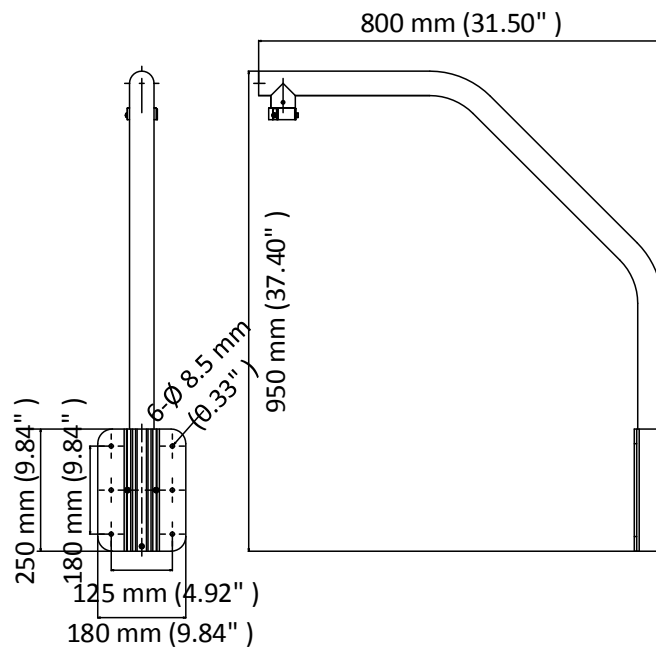

DS-1660ZJ-P

Wall Mount

Feature

- Aluminum alloy with surface spray treatment
- Install the mount on the edge of the wall

Dimension

Available Model

DS-1660ZJ-P

Parameter

Model	DS-1660ZJ-P
Parameters	Wall Mount
Appearance	Platinum Gray
Material	Aluminum Alloy
Dimension	180mm × 800 mm × 950 mm (9.84" × 31.50" × 37.40")
Weight	2900 g (6.39 lb.)

Note

- The mount should be installed on the flat surface.
- The waterproofing measures are necessary for the outdoor application.
- The wall must be capable of supporting at least 3 times as much as the total weight of the camera and the mount.
- The mount's maximum load capacity is 10 kg (22 lb.).