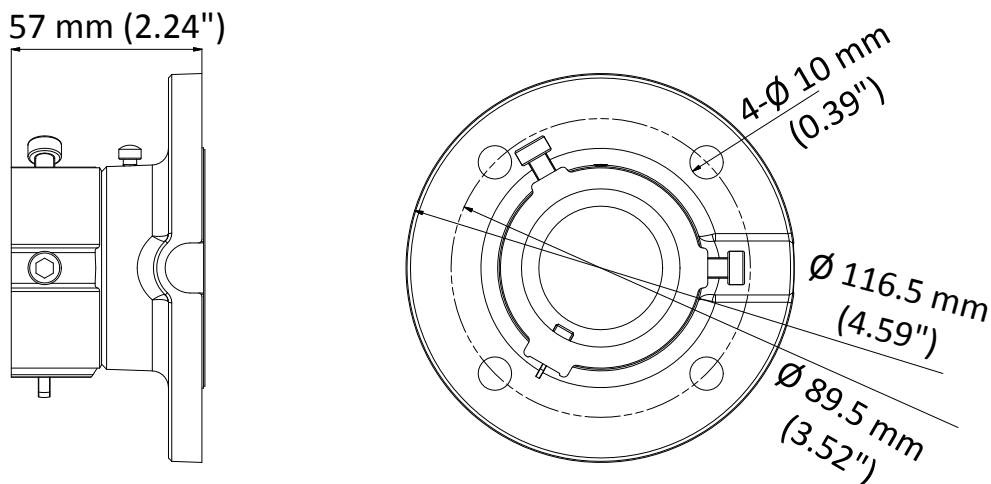

DS-1663ZJ-P

Ceiling Mount for Speed Dome

Feature

- Aluminum alloy material with surface spray treatment
- The hook for safety rope facilitates speed dome's installation
- Waterproof design

Dimension

Available Model

DS-1663ZJ-P

Parameter

Model	DS-1663ZJ-P
Parameters	Ceiling Mount for Speed Dome
Appearance	Platinum Gray
Material	Aluminum Alloy
Dimension	∅ 116.5 mm × 57 mm (4.59" × 2.24")
Weight	380 g (0.84 lb.)

Note

- The mount should be installed on the flat surface.
- The waterproof rubber is necessary for the outdoor application.
- The wall must be capable of supporting at least 3 times as much as the total weight of the speed dome and the mount.
- The mount's maximum load capacity is 10 kg (22 lb.).