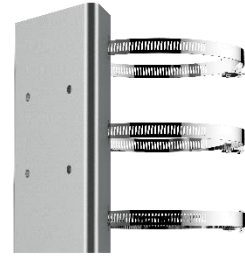

DS-1673ZJ-P

Horizontal Pole Mount for PanoVu & Speed Dome

Feature

- Stainless steel with surface spray treatment
- Made by one piece stainless steel ensures the reliable structure
- Adjustable diameter from 67 mm to 127 mm

Dimension

Available Model

DS-1673ZJ-P

Parameter

Model	DS-1673ZJ-P
Parameters	Horizontal Pole Mount for PanoVu & Speed Dome
Appearance	Platinum Gray
Material	Stainless Steel
Dimension	Φ 67 mm to 127 mm × 194 mm (2.64" to 5" × 7.64")
Weight	1060 g (2.34 lb.)

Note

- Cooperate with the pendant mount, when using this mount.
- The waterproof rubber is necessary for the outdoor application.
- The pole must be capable of supporting at least 3 times as much as the total weight of the camera, and the mount.
- The mount's maximum load capacity is 20 kg (44 lb.).