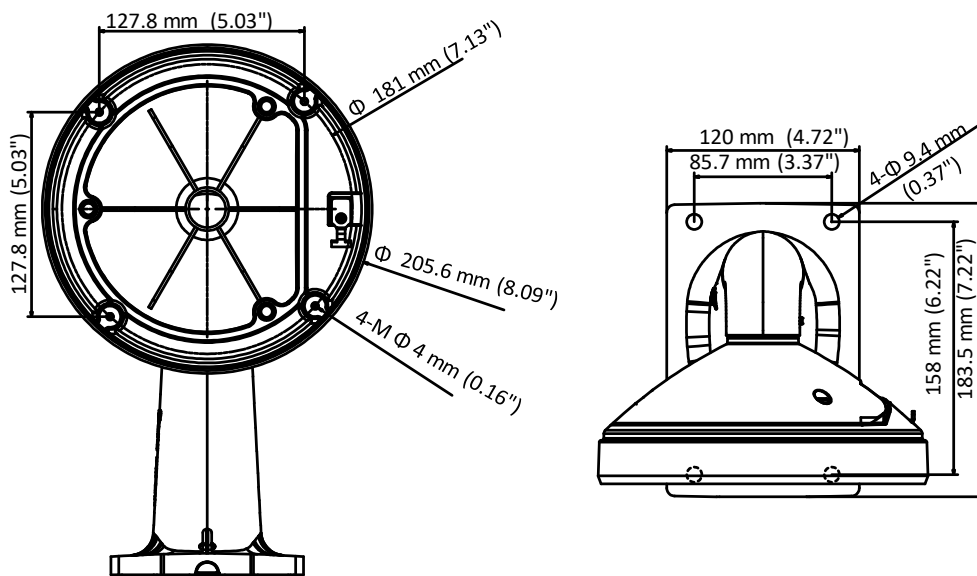

DS-1605ZJ-DM30

Wall Mounting Bracket for Dome Camera

Feature

- Aluminum alloy material with surface spray treatment
- Waterproof design

Dimension

Available Model

DS-1605ZJ-DM30

Parameter

Model	DS-1605ZJ-DM30
Parameters	Wall Mounting Bracket for Dome Camera
Appearance	Hikvision White
Material	Aluminum Alloy
Dimension	205.6 mm × 183.3 mm × 333.6 mm (8.09" × 7.22" × 13.13")
Weight	1620 g (3.57 lb.)

Note

- The bracket should be installed on the flat surface.
- The waterproof rubber is necessary for the outdoor application.
- The wall must be capable of supporting at least 3 times as much as the total weight of the camera and the bracket.
- The bracket's maximum load capacity is 5 Kg (11 lb.).