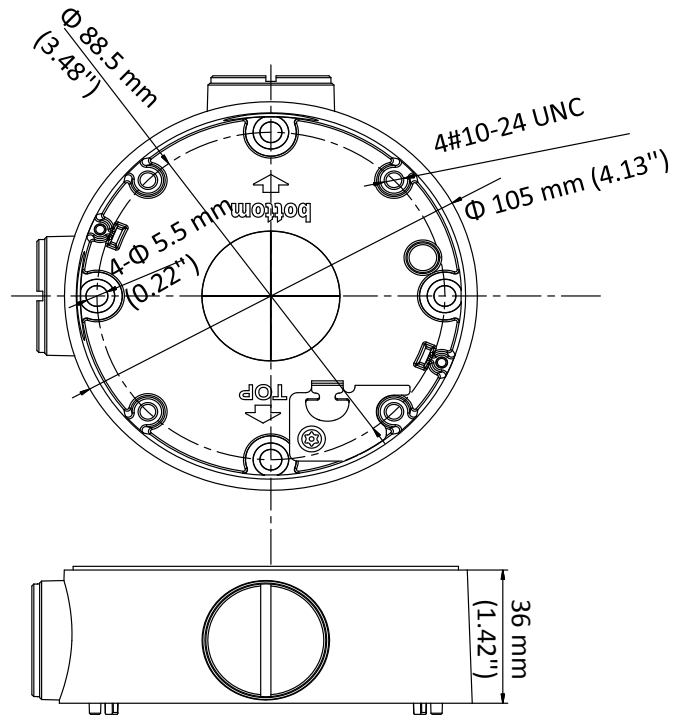

DS-1260ZJ-Black

Junction Box

Feature

- Alloy with surface spray treatment

Dimension

Available Model

DS-1260ZJ-Black

Parameter

Model	DS-1260ZJ-Black
Parameters	Junction Box
Appearance	Hikvision Black
Material	Alloy
Dimension	Φ 88.5 mm × 36 mm (Φ 3.48" × 1.42")
Weight	Approx. 251 g (0.55 lb.)

Note

- The junction box should be installed on a flat surface.
- The waterproof rubber is necessary for the outdoor application.
- The wall should be capable of supporting at least 3 times as much as the total weight of the camera, and the junction box.
- The maximum load capacity of the mount is 4.5 kg (9.92 lb.).