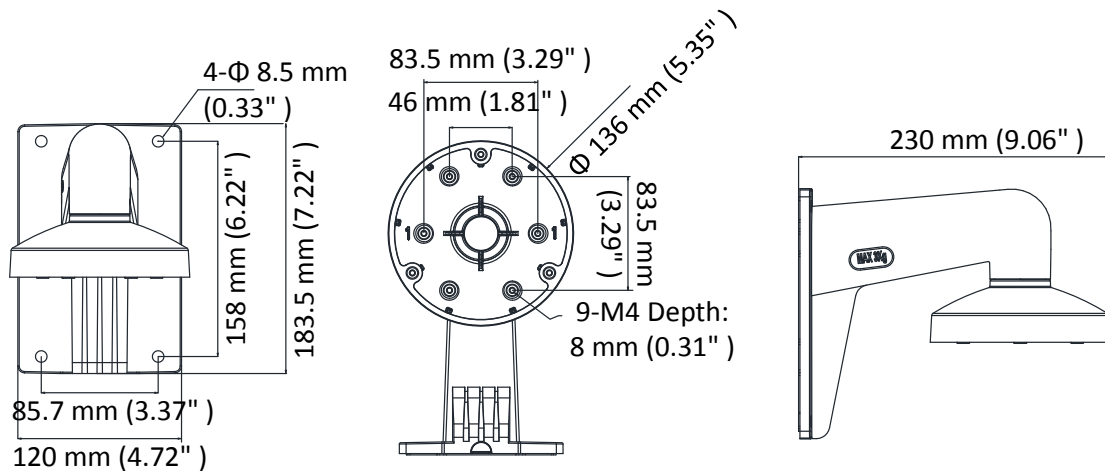

DS-1473ZJ-135-Black

Wall Mount

Feature

- Alloy with surface spray treatment
- The cable hole design facilitates cable routing
- The cap design facilitates the installation

Dimension

Available Model

DS-1473ZJ-135-Black

Parameter

Model	DS-1473ZJ-135-Black
Parameters	Wall Mount
Appearance	Hikvision Black
Material	Alloy
Dimension	Φ 136 mm × 183.5 mm × 230 mm (Φ 5.35" × 7.22" × 9.06")
Weight	Approx. 300 g (0.66 lb.)

Note

- The mount should be installed on a flat surface.
- The waterproof rubber is necessary for the outdoor application.
- The wall should be capable of supporting at least 3 times as much as the total weight of the camera, and the mount.
- The maximum load capacity of the mount is 3 kg (6.6 lb.).