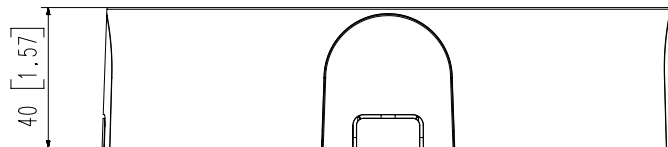

Ø 162.79 [6.41]

A2

© Hanwha Techwin Co.,Ltd. All rights reserved.

3	파생 MODEL2	
2	파생 MODEL1	
1	SBV-160BW	'21.02.17
No.	MODEL NAME	DATE
Unit:mm[inch] SCALE:1/1		Hanwha Techwin