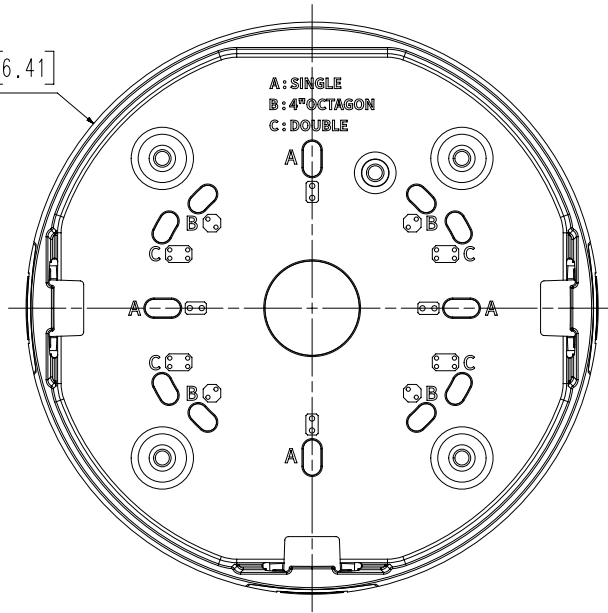

## Key Features

- Color : White
- Material : Aluminum
- Dimension : Ø162.8 x 40.0mm (6.41" x 1.57")
- Weight : 360g (0.79 lb)
- Operation Temp. : -50°C ~ +60°C (-58°F ~ +140°F)
- Operation Hum. : 0~100%RH
- Compatible models: PND-A9081RV, XND-6081REV, XND-6081RV, XND-6081V, XND-6081VZ, XND-8081REV, XND-8081RV, XND-8081VZ, XND-8082RV, XND-9082RV, XNF-9010RV, XNR-9010RVM

**Mechanical**

<b>Color</b>	White
--------------	-------

<b>Material</b>	Aluminum
-----------------	----------

<b>RAL code</b>	RAL9003
-----------------	---------

<b>Product dimensions / weight</b>	Ø162.8x40.0mm(6.41x1.57"), 360g(0.79 lb)
------------------------------------	--

<b>Conduit hole</b>	19.1mm(3/4") (M25)
---------------------	--------------------

<b>Supported products</b>	XND-9082RV/PND-A9081RV ※ For further compatible models, please visit our website or use Toolbox
---------------------------	--

Ø 162.79 [6.41]

A2

© Hanwha Techwin Co.,Ltd. All rights reserved.

3	파생 MODEL2	
2	파생 MODEL1	
1	SBV-160BW	'21.02.17
No.	MODEL NAME	DATE
Unit:mm[inch] SCALE:1/1		Hanwha Techwin