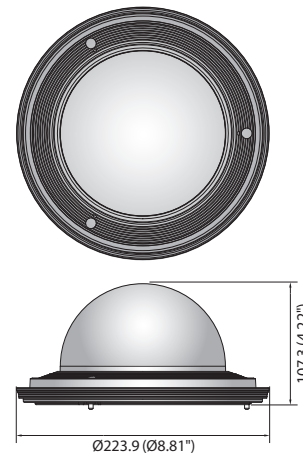

Smoked Dome Cover

	SPB-PTZ6	SPB-PTZ7
Materials	Poly carbonate	Poly carbonate
Dimensions (WxHxD)	Ø150.7 x 102.6mm (Ø5.93" x 4.04")	Ø223.9 x 107.3mm (Ø8.81" x 4.22")
Weight	100g (0.22 lb)	400g (0.88 lb)
Color	Base top : Black, Cover glass : Transparent smoked	Base top : Black, Cover glass : Transparent smoked
Applicable Model	SCP-2271/2273/2371/2373/3371 SNP-5300/5320/5321/5430/6201/6320/6321/L5233/L6233 HCP-6230/6320A	SCP-2271H/2273H/2371H/2373H/3371H SNP-5321H/5430H/6320H/6321H/L5233H/L6233H HCP-6230H/6320HA

* The latest product information / specification can be found at hanwha-security.com
* Design and specifications are subject to change without notice.
* Wisenet is the proprietary brand of Hanwha Techwin, formerly known as Samsung Techwin.

Dimensions

Unit : mm (inch)

SPB-PTZ7