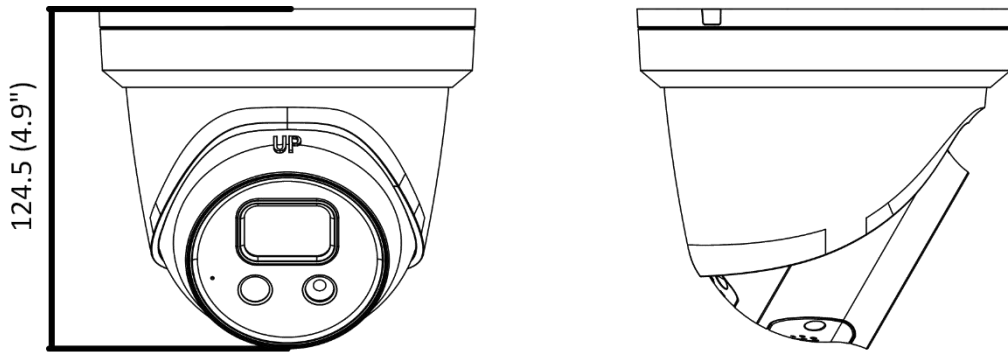

Environment	CE-RoHS (2011/65/EU); WEEE (2012/19/EU); Reach (Regulation (EC) No 1907/2006)
Protection	IP67 (IEC 60529-2013)

▪ **Available Model**

DS-2CD2386G2-ISU/SL (2.8/4/6 mm)

▪ **Dimension**

Unit: mm (inch)