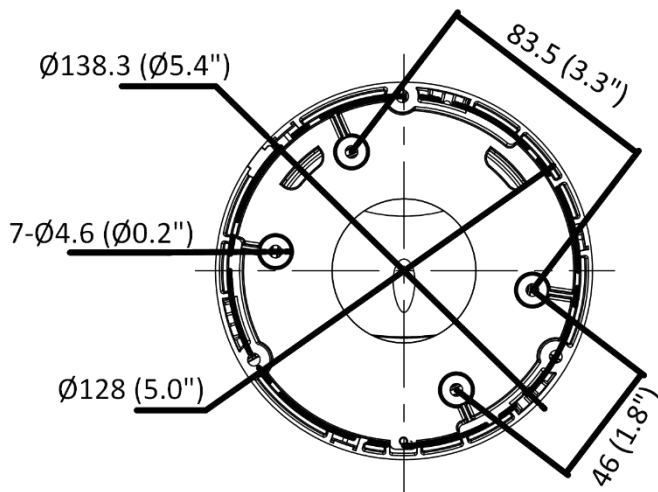

Environment	CE-RoHS (2011/65/EU); WEEE (2012/19/EU); Reach (Regulation (EC) No 1907/2006)
Protection	IP67 (IEC 60529-2013)

▪ **Available Model**

DS-2CD2386G2-ISU/SL (2.8/4/6 mm)

▪ **Dimension**

Unit: mm (inch)