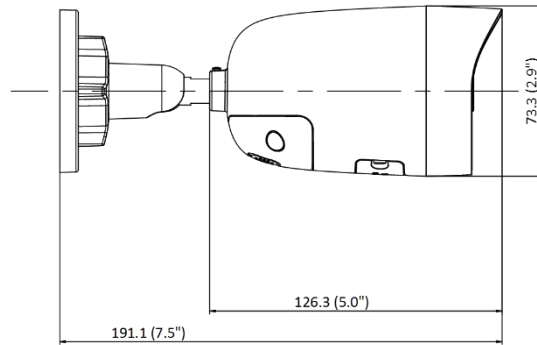

## ▪ Specification

Camera	
Image Sensor	1/3" Progressive Scan CMOS
Min. Illumination	Color: 0.003 Lux @ (F1.4, AGC ON), B/w: 0 Lux with IR
Shutter Speed	1/3 s to 1/100,000 s
Slow Shutter	Yes
P/N	P/N
Wide Dynamic Range	120 dB
Day & Night	IR cut filter
Angle Adjustment	Pan: 0° to 360°, tilt: 0° to 90°, rotate: 0° to 360°
Lens	
Lens Type	Fixed focal lens, 2.8, 4, and 6 mm optional
Iris Type	Fixed
Focal Length & FOV	2.8 mm, horizontal FOV: 103°, vertical FOV: 55°, diagonal FOV: 123° 4 mm, horizontal FOV: 83°, vertical FOV: 45°, diagonal FOV: 98° 6 mm, horizontal FOV: 53°, vertical FOV: 29°, diagonal FOV: 62°
Aperture	F1.4
Lens Mount	M12
DORI	
DORI	2.8 mm: D: 60.0 m, O: 23.8 m, R: 12.0 m, I: 6.0 m 4 mm: D: 80.0 m, O: 31.7 m, R: 16.0 m, I: 8.0 m 6 mm: D: 120.0 m, O: 47.6 m, R: 24.0 m, I: 12.0 m
Illuminator	
Supplement Light Type	IR
IR Range	Up to 40 m
IR Wavelength	850 nm
Smart Supplement Light	Yes
Visual Alarm	Yes
Video	
Max. Resolution	2688 × 1520
Main Stream	50 Hz: 25 fps (2688 × 1520, 1920 × 1080, 1280 × 720) 60 Hz: 30 fps (2688 × 1520, 1920 × 1080, 1280 × 720)
Sub-Stream	50 Hz: 25 fps (1280 × 720, 640 × 480, 640 × 360) 60 Hz: 30 fps (1280 × 720, 640 × 480, 640 × 360)
Third Stream	50 Hz: 10 fps (1920 × 1080, 1280 × 720, 640 × 480, 640 × 360) 60 Hz: 10 fps (1920 × 1080, 1280 × 720, 640 × 480, 640 × 360) *Third stream is supported under certain settings.
Video Compression	Main stream: H.265/H.264/H.265+/H.264+ Sub-stream: H.265/H.264/MJPEG Third stream: H.265/H.264 *Third stream is supported under certain settings.
Video Bit Rate	32 Kbps to 8 Mbps
H.264 Type	Baseline Profile/Main Profile/High Profile
H.265 Type	Main Profile
H.264+	Main stream supports

**▪ Available Model**

DS-2CD2046G2-IU/SL (2.8/4/6 mm)

**▪ Dimension**

Unit: mm (inch)

**▪ Accessory****▪ Optional****DS-1280ZJ-XS****Junction Box**

Distributed by

**HIKVISION®****Headquarters**

No.555 Qianmo Road, Binjiang District,  
Hangzhou 310051, China  
T +86-571-8807-5998  
overseasbusiness@hikvision.com