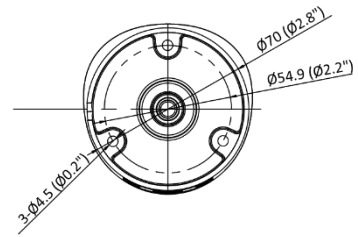

## ▪ Specification

Camera	
Image Sensor	1/3" Progressive Scan CMOS
Min. Illumination	Color: 0.003 Lux @ (F1.4, AGC ON), B/w: 0 Lux with IR
Shutter Speed	1/3 s to 1/100,000 s
Slow Shutter	Yes
P/N	P/N
Wide Dynamic Range	120 dB
Day & Night	IR cut filter
Angle Adjustment	Pan: 0° to 360°, tilt: 0° to 90°, rotate: 0° to 360°
Lens	
Lens Type	Fixed focal lens, 2.8, 4, and 6 mm optional
Iris Type	Fixed
Focal Length & FOV	2.8 mm, horizontal FOV: 103°, vertical FOV: 55°, diagonal FOV: 123° 4 mm, horizontal FOV: 83°, vertical FOV: 45°, diagonal FOV: 98° 6 mm, horizontal FOV: 53°, vertical FOV: 29°, diagonal FOV: 62°
Aperture	F1.4
Lens Mount	M12
DORI	
DORI	2.8 mm: D: 60.0 m, O: 23.8 m, R: 12.0 m, I: 6.0 m 4 mm: D: 80.0 m, O: 31.7 m, R: 16.0 m, I: 8.0 m 6 mm: D: 120.0 m, O: 47.6 m, R: 24.0 m, I: 12.0 m
Illuminator	
Supplement Light Type	IR
IR Range	Up to 40 m
IR Wavelength	850 nm
Smart Supplement Light	Yes
Visual Alarm	Yes
Video	
Max. Resolution	2688 × 1520
Main Stream	50 Hz: 25 fps (2688 × 1520, 1920 × 1080, 1280 × 720) 60 Hz: 30 fps (2688 × 1520, 1920 × 1080, 1280 × 720)
Sub-Stream	50 Hz: 25 fps (1280 × 720, 640 × 480, 640 × 360) 60 Hz: 30 fps (1280 × 720, 640 × 480, 640 × 360)
Third Stream	50 Hz: 10 fps (1920 × 1080, 1280 × 720, 640 × 480, 640 × 360) 60 Hz: 10 fps (1920 × 1080, 1280 × 720, 640 × 480, 640 × 360) *Third stream is supported under certain settings.
Video Compression	Main stream: H.265/H.264/H.265+/H.264+ Sub-stream: H.265/H.264/MJPEG Third stream: H.265/H.264 *Third stream is supported under certain settings.
Video Bit Rate	32 Kbps to 8 Mbps
H.264 Type	Baseline Profile/Main Profile/High Profile
H.265 Type	Main Profile
H.264+	Main stream supports

**▪ Available Model**

DS-2CD2046G2-IU/SL (2.8/4/6 mm)

**▪ Dimension**

Unit: mm (inch)

**▪ Accessory****▪ Optional****DS-1280ZJ-XS****Junction Box**

Distributed by

**HIKVISION®****Headquarters**

No.555 Qianmo Road, Binjiang District,  
Hangzhou 310051, China  
T +86-571-8807-5998  
overseasbusiness@hikvision.com