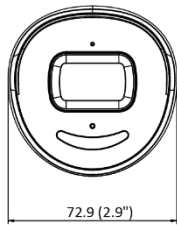

## ▪ Specification

Camera	
Image Sensor	1/3" Progressive Scan CMOS
Min. Illumination	Color: 0.003 Lux @ (F1.4, AGC ON), B/w: 0 Lux with IR
Shutter Speed	1/3 s to 1/100,000 s
Slow Shutter	Yes
P/N	P/N
Wide Dynamic Range	120 dB
Day & Night	IR cut filter
Angle Adjustment	Pan: 0° to 360°, tilt: 0° to 90°, rotate: 0° to 360°
Lens	
Lens Type	Fixed focal lens, 2.8, 4, and 6 mm optional
Iris Type	Fixed
Focal Length & FOV	2.8 mm, horizontal FOV: 103°, vertical FOV: 55°, diagonal FOV: 123° 4 mm, horizontal FOV: 83°, vertical FOV: 45°, diagonal FOV: 98° 6 mm, horizontal FOV: 53°, vertical FOV: 29°, diagonal FOV: 62°
Aperture	F1.4
Lens Mount	M12
DORI	
DORI	2.8 mm: D: 60.0 m, O: 23.8 m, R: 12.0 m, I: 6.0 m 4 mm: D: 80.0 m, O: 31.7 m, R: 16.0 m, I: 8.0 m 6 mm: D: 120.0 m, O: 47.6 m, R: 24.0 m, I: 12.0 m
Illuminator	
Supplement Light Type	IR
IR Range	Up to 40 m
IR Wavelength	850 nm
Smart Supplement Light	Yes
Visual Alarm	Yes
Video	
Max. Resolution	2688 × 1520
Main Stream	50 Hz: 25 fps (2688 × 1520, 1920 × 1080, 1280 × 720) 60 Hz: 30 fps (2688 × 1520, 1920 × 1080, 1280 × 720)
Sub-Stream	50 Hz: 25 fps (1280 × 720, 640 × 480, 640 × 360) 60 Hz: 30 fps (1280 × 720, 640 × 480, 640 × 360)
Third Stream	50 Hz: 10 fps (1920 × 1080, 1280 × 720, 640 × 480, 640 × 360) 60 Hz: 10 fps (1920 × 1080, 1280 × 720, 640 × 480, 640 × 360) *Third stream is supported under certain settings.
Video Compression	Main stream: H.265/H.264/H.265+/H.264+ Sub-stream: H.265/H.264/MJPEG Third stream: H.265/H.264 *Third stream is supported under certain settings.
Video Bit Rate	32 Kbps to 8 Mbps
H.264 Type	Baseline Profile/Main Profile/High Profile
H.265 Type	Main Profile
H.264+	Main stream supports

**▪ Available Model**

DS-2CD2046G2-IU/SL (2.8/4/6 mm)

**▪ Dimension**

Unit: mm (inch)

**▪ Accessory****▪ Optional****DS-1280ZJ-XS****Junction Box**

Distributed by

**HIKVISION®****Headquarters**

No.555 Qianmo Road, Binjiang District,  
Hangzhou 310051, China  
T +86-571-8807-5998  
overseasbusiness@hikvision.com