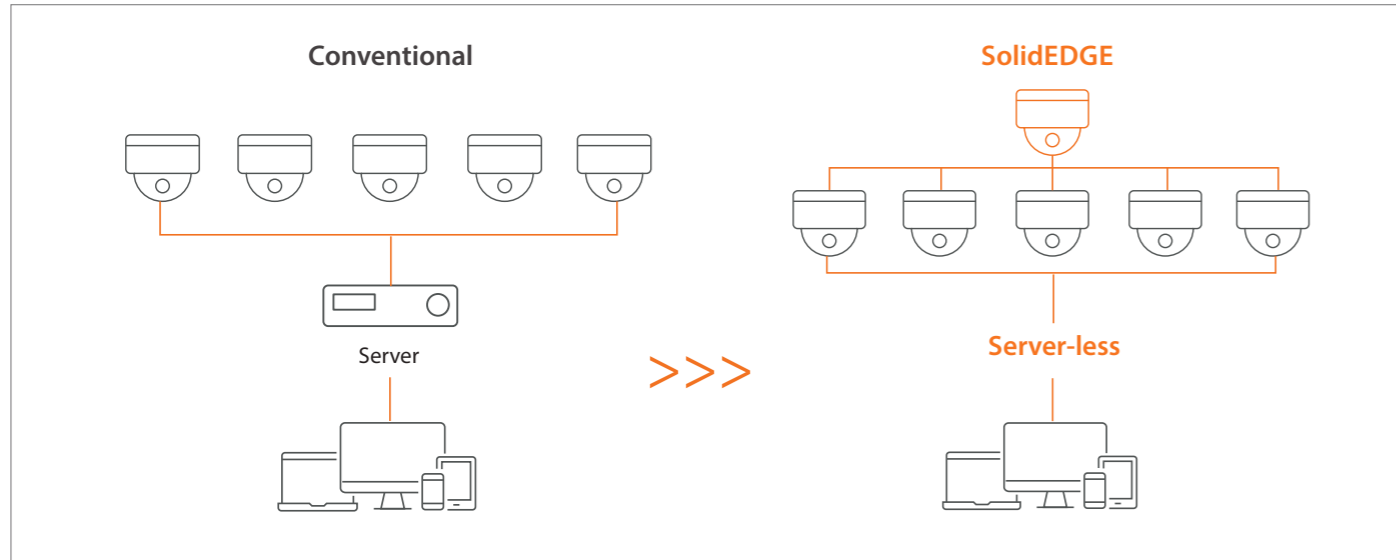

FIRST EDITION 04-2023(M.H)

- Server-less solution
- Flexible system structure
- Cloud video management with WAVE sync
- System Scalability
- SSD status management
- Reinforced durability
- Next level cybersecurity
- Improved environmental protection

HanwhaVision.com

Server-less solution with built-in rugged SSD

SolidEDGE is server-less cloud managed solution designed for professional surveillance applications. It comes equipped with a built-in rugged SSD that allows for local storage of video footage, eliminating the need for external storage devices.

Cloud video management with WAVE sync

The SolidEDGE system could be merged with other SolidEDGE systems through WAVE sync, giving additional flexibility to the system. This feature enables remote access and management of on-premise security systems from anywhere in the world. Wave sync also keeps the system up-to-date with regular software and security updates.

Flexible system structure

The SolidEDGE camera can integrate up to 6 cameras with a single EDGE camera, with embedded WAVE license. A total of six cameras, including EDGE camera, can store and monitor up to 6 video channels, making it suitable for various sites. The EDGE camera includes a Wisenet WAVE license, which syncs with additional cameras that are integrated with EDGE camera.