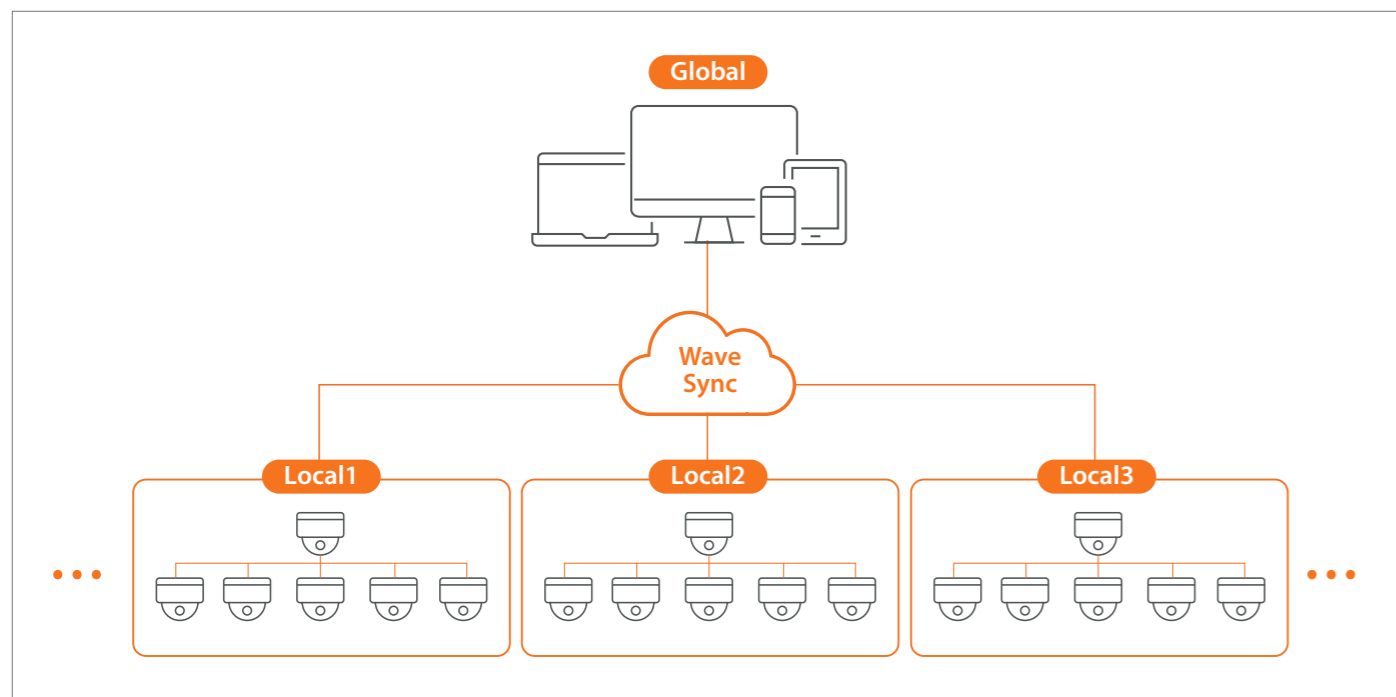

HanwhaVision.com

Server-less solution with built-in rugged SSD

SolidEDGE is server-less cloud managed solution designed for professional surveillance applications. It comes equipped with a built-in rugged SSD that allows for local storage of video footage, eliminating the need for external storage devices.

Cloud video management with WAVE sync

The SolidEDGE system could be merged with other SolidEDGE systems through WAVE sync, giving additional flexibility to the system. This feature enables remote access and management of on-premise security systems from anywhere in the world. Wave sync also keeps the system up-to-date with regular software and security updates.

Flexible system structure

The SolidEDGE camera can integrate up to 6 cameras with a single EDGE camera, with embedded WAVE license. A total of six cameras, including EDGE camera, can store and monitor up to 6 video channels, making it suitable for various sites. The EDGE camera includes a Wisenet WAVE license, which syncs with additional cameras that are integrated with EDGE camera.

SSD status management

The built-in rugged SSD of the SolidEDGE camera offers high-speed and reliable storage for video data. The SSD status management feature, which could be accessed from the camera web viewer, provides information on the health of the SSD drive, ensuring the system is running smoothly.