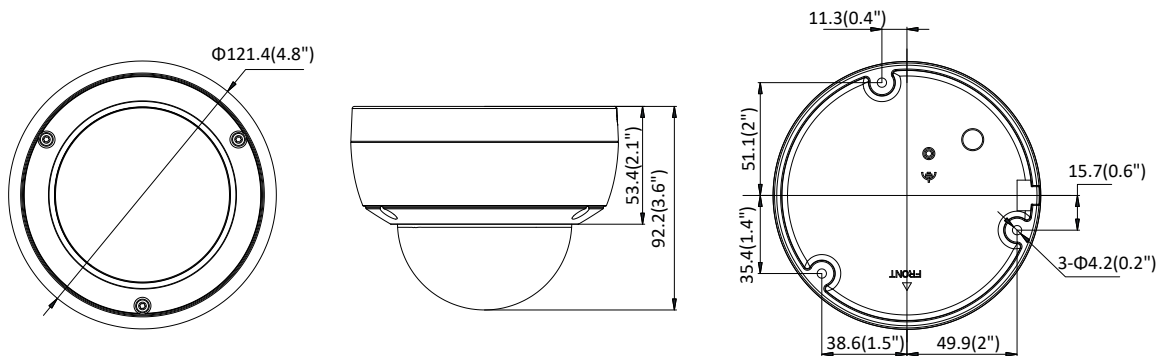

Dimension

Camera: