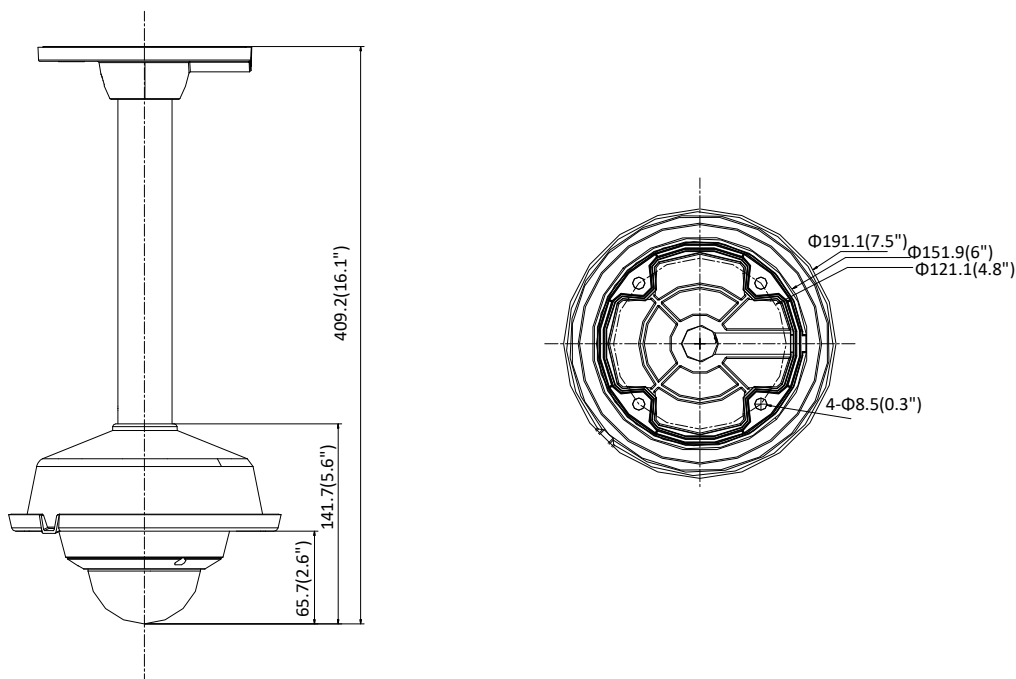

## Dimension

Camera:

Wall Mounting with the Bracket (DS-1272ZJ-120 and DS-1253ZJ-M):

Pendant Mounting with the Bracket (DS-1271ZJ-120 and DS-1253ZJ-M):

Unit: mm(inch)