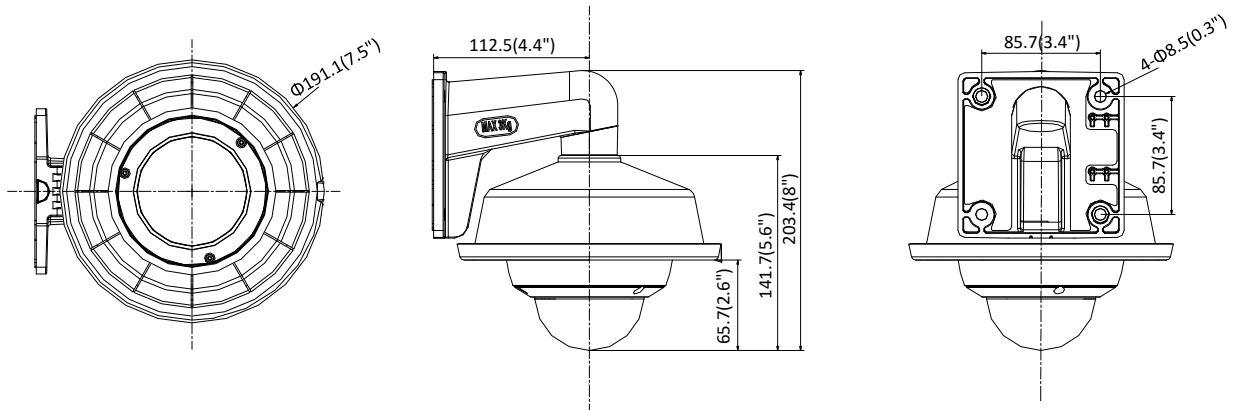

## Available Model

DS-2CD2146G1-I (2.8/4/6 mm), DS-2CD2146G1-IS (2.8/4/6 mm)

## Dimension

Camera:

Wall Mounting with the Bracket (DS-1272ZJ-120 and DS-1253ZJ-M):

Pendant Mounting with the Bracket (DS-1271ZJ-120 and DS-1253ZJ-M):

Unit: mm(inch)