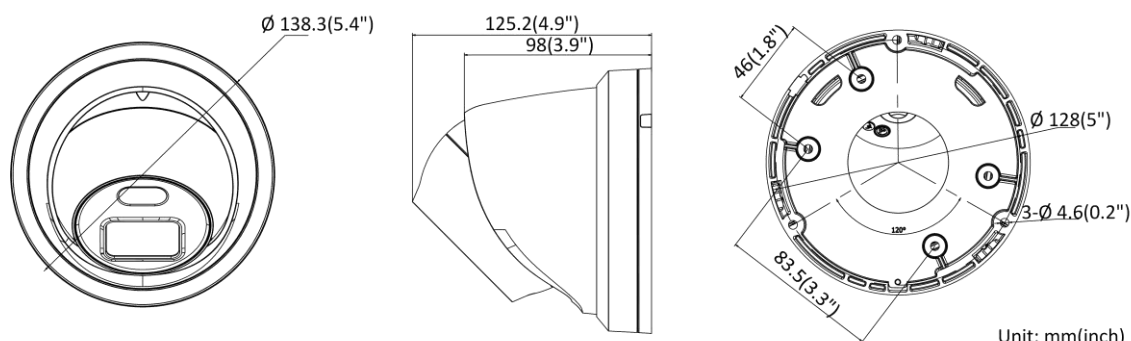

General Function	Anti-flicker, heartbeat, mirror, privacy masks, flash log, password reset via e-mail, pixel counter
Software Reset	Yes
Storage Conditions	-30 °C to 60 °C (-22 °F to 140 °F). Humidity 95% or less (non-condensing)
Startup and Operating Conditions	-30 °C to 60 °C (-22 °F to 140 °F). Humidity 95% or less (non-condensing)
Power Supply	12 VDC ± 25%, PoE: 802.3af, class 3
Power Consumption and Current	12 VDC, 0.55 A, max. 6.6 W PoE: (802.3af, 36 V to 57 V), 0.22 A to 0.13 A, max. 7.6 W
Power Interface	Ø5.5 mm coaxial power plug
Material	Aluminum alloy body, except for trim ring
Screw Material	SUS304
Camera Dimension	Ø138.3 × 125.2 mm (Ø5.4" × 4.9")
Package Dimension	170 × 170 × 150 mm (7" × 7" × 5.9")
Camera Weight	Approx. 820 g (1.8 lb.)
With Package Weight	Approx. 1137 g (2.5 lb.)
Approval	
Class	Class B
EMC	FCC SDoC (47 CFR Part 15, Subpart B); CE-EMC (EN 55032: 2015, EN 61000-3-2: 2014, EN 61000-3-3: 2013, EN 50130-4: 2011 +A1: 2014); RCM (AS/NZS CISPR 32: 2015); IC VoC (ICES-003: Issue 6, 2016); KC (KN 32: 2015, KN 35: 2015)
Safety	UL (UL 60950-1); CB (IEC 60950-1:2005 + Am 1:2009 + Am 2:2013, IEC 62368-1:2014); CE-LVD (EN 60950-1:2005 + Am 1:2009 + Am 2:2013, IEC 62368-1:2014); BIS (IS 13252(Part 1):2010+A1:2013+A2:2015); LOA (IEC/EN 60950-1)
Environment	CE-RoHS (2011/65/EU); WEEE (2012/19/EU); Reach (Regulation (EC) No 1907/2006)
Protection	Ingress protection: IP67 (IEC 60529-2013)

▪ Available Model

DS-2CD2347G2-LU (2.8 mm, 4 mm, 6 mm)

DS-2CD2347G2-L (2.8 mm, 4 mm, 6 mm)

▪ Dimension

Unit: mm(inch)

▪ **Accessory**

▪ **Optional**

DS-1273ZJ-140B Wall Mount	DS-1271ZJ-140 Pendant Mount	DS-1273ZJ-140 Wall Mount	DS-1280ZJ-DM21 Junction Box	DS-1276ZJ-SUS Corner Mount
				
				
<p>DS-1275ZJ-SUS Vertical Pole Mount</p>				
				
				