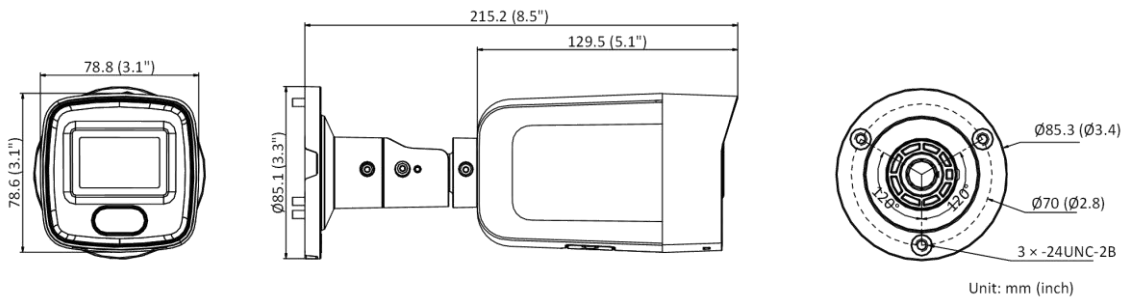

▪ **Dimension**

▪ **Accessory**

▪ **Optional**

DS-1275ZJ-SUS Vertical Pole Mount	DS-1280ZJ-S Junction Box	DS-1276ZJ-SUS Corner Mount