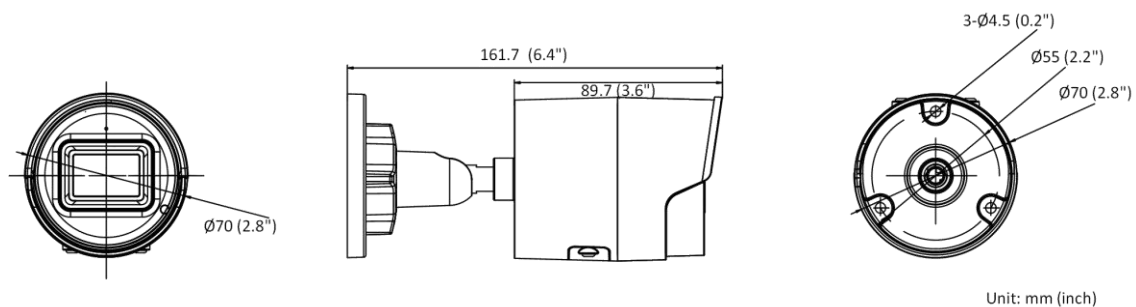

General Function	Anti-flicker, heartbeat, password reset via e-mail, pixel counter
Storage Conditions	-30 °C to 60 °C (-22 °F to 140 °F). Humidity 95% or less (non-condensing)
Startup and Operating Conditions	-30 °C to 60 °C (-22 °F to 140 °F). Humidity 95% or less (non-condensing)
Power Supply	12 VDC ± 25%, reverse polarity protection PoE: (802.3af, 36 V to 57 V), Class 3
Power Consumption and Current	12 VDC, 0.5 A, max. 6 W PoE (802.3af, 36 V to 57 V), 0.2 A to 0.13 A, max. 7 W
Power Interface	Ø5.5 mm coaxial power plug
Camera Dimension	Ø70 × 161.7 mm (Ø2.76" × 6.37")
Package Dimension	216 × 121 × 118 mm (8.6" × 4.8" × 4.7")
Camera Weight	Approx. 490 g (1.1 lb.)
With Package Weight	Approx. 724 g (1.6 lb.)
Approval	
EMC	FCC (47 CFR Part 15, Subpart B); CE-EMC (EN 55032: 2015, EN 61000-3-2: 2014, EN 61000-3-3: 2013, EN 50130-4: 2011 +A1: 2014); RCM (AS/NZS CISPR 32: 2015); IC (ICES-003: Issue 6, 2016); KC (KN 32: 2015, KN 35: 2015)
Safety	UL (UL 60950-1); CB (IEC 60950-1:2005 + Am 1:2009 + Am 2:2013); CE-LVD (EN 60950-1:2005 + Am 1:2009 + Am 2:2013); BIS (IS 13252(Part 1):2010+A1:2013+A2:2015)
Environment	CE-RoHS (2011/65/EU); WEEE (2012/19/EU); Reach (Regulation (EC) No 1907/2006)
Protection	IP67 (IEC 60529-2013)

▪ Available Model

DS-2CD2043G2-I (2.8/4/6 mm)

DS-2CD2043G2-IU (2.8/4/6 mm)

▪ Dimension

- Accessory
- Optional

DS-1280ZJ-XS Junction Box

Distributed by

HIKVISION®