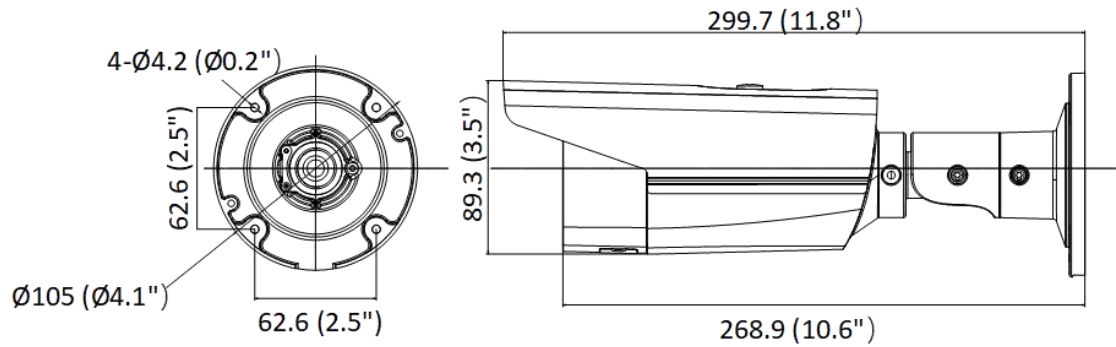

demands. Typical application scenarios include coastal areas about 2 kilometers (1.24 miles) away from coastlines, as well as areas affected by acid rain.
No specific protection	Hikvision products at this level are equipped for use in areas where no specific anti-corrosion protection is needed.

▪ **Dimension**

Unit: mm (inch)

▪ **Accessory**

▪ **Optional**

DS-1276ZJ-SUS Corner Mount	DS-1280ZJ-S Junction Box	DS-1275ZJ-S-SUS Vertical pole mount	DS-1275ZJ-SUS Vertical Pole Mount	DS-1260ZJ Junction Box