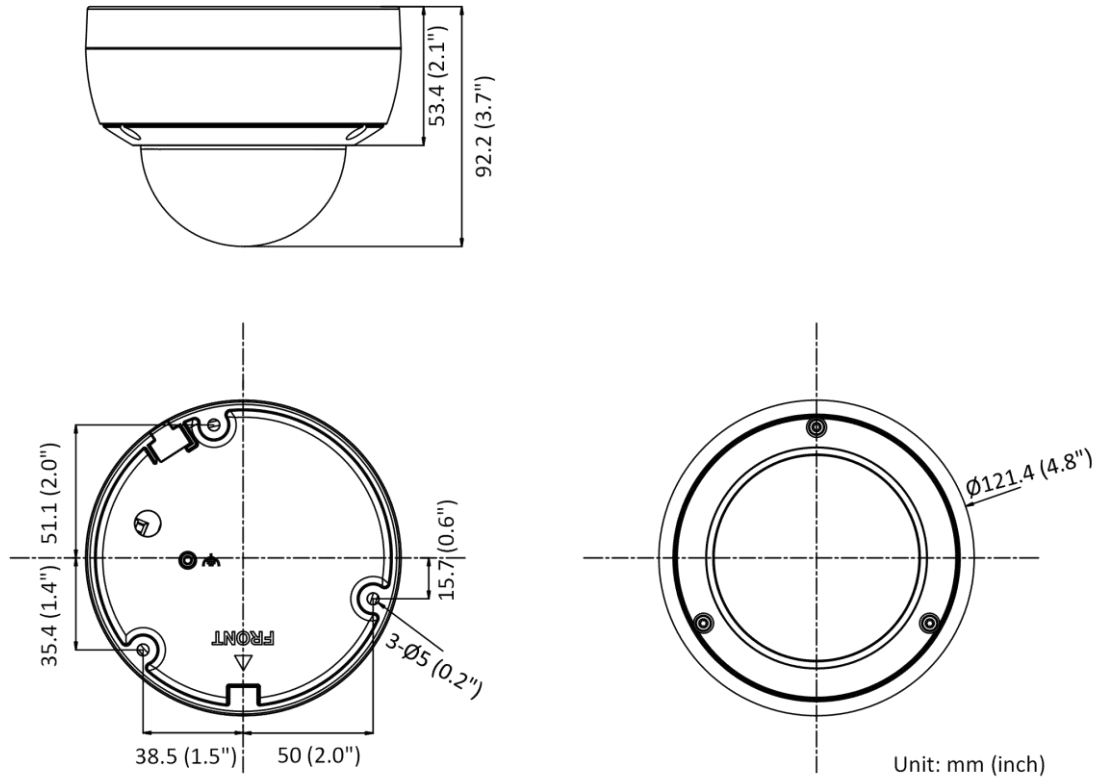

▪ **Accessory**

▪ **Optional**

DS-1272ZJ-120B Wall Mount	DS-1275ZJ-SUS Vertical Pole Mount	DS-1280ZJ-DM46 Junction Box	DS-1253ZJ-M Rain Shade	DS-1272ZJ-120 Wall Mount
DS-1276ZJ-SUS Corner Mount	DS-1271ZJ-120 Pendant Mount