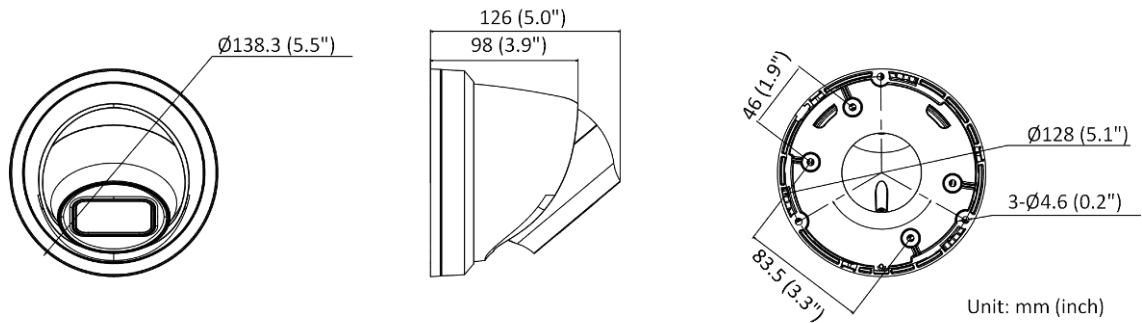

away from coastlines, as well as areas affected by acid rain.
No specific protection	Hikvision products at this level are equipped for use in areas where no specific anti-corrosion protection is needed.

▪ **Dimension**

▪ **Accessory**

▪ **Optional**

DS-1271ZJ-140 Pendant Mount	DS-1273ZJ-140 Wall Mount	DS-1273ZJ-140B Wall Mount	DS-1275ZJ-SUS Vertical Pole Mount	DS-1276ZJ-SUS Corner Mount
DS-1280ZJ-PT6 Junction Box