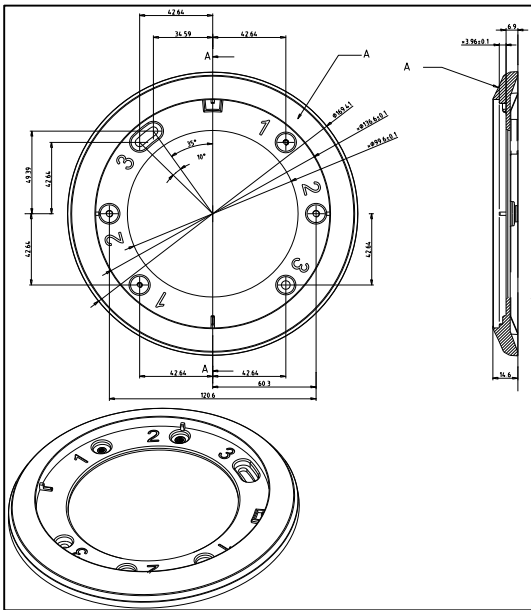

## DS-1249ZJ

In-ceiling Mount Bracket for Dome Camera

### Features:

- Enhanced plastic material
- In-ceiling mount bracket for dome camera
- Easy installation

### Dimension:

Note: The actual bracket may vary from the picture above.

### Parameter:

Model	DS-1249ZJ
Parameters	In-ceiling Mount Bracket for Dome Camera
Appearance	Hikvision White
Material	Plastic
Dimension	Φ 169.4×14.6mm
Weight	60g