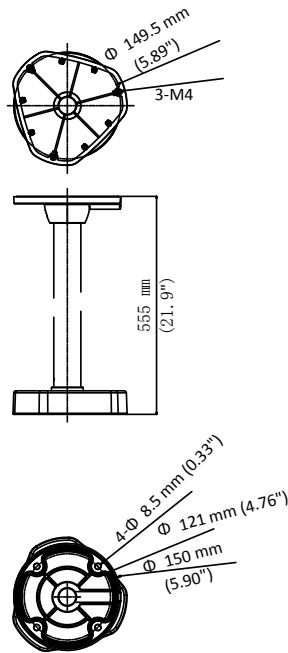

DS-1271ZJ-DM25

Pendant Mounting Bracket for Fisheye Camera

Feature

- Aluminum alloy material with surface spray treatment
- Waterproof design

Dimension

Available Model

DS-1271ZJ-DM25

Parameter

Model	DS-1271ZJ-DM25
Parameters	Pendant Mounting Bracket for Fisheye Camera
Appearance	Hikvision White
Material	Aluminum Alloy
Dimension	Φ 150 mm × 555 mm (5.90" × 21.9")
Weight	1930 g (4.3 lb.)

Note

- The bracket should be installed on the flat surface.
- The waterproof rubber is necessary for the outdoor application.
- The ceiling must be capable of supporting at least 3 times as much as the total weight of the camera and the bracket.
- The bracket's maximum load capacity is 3 KG (6.6 lb.).