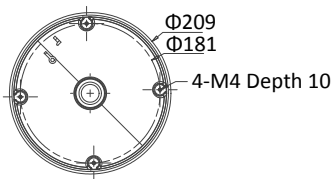

DS-1271ZJ-DM30

Pendant Mounting Bracket for Dome Camera

Features

- Aluminum alloy material with surface spray treatment
- Waterproof design
- Design of cap is for convenient wiring

Dimension

Available Model

DS-1271ZJ-DM30

Parameters

Model	DS-1271ZJ-DM30
Parameters	Pendant Mounting Bracket for Dome Camera
Appearance	Hikvision White
Material	Aluminum Alloy
Dimension	Φ209×650mm
Weight	2050g

Notes

- The bracket should be installed on flat wall
- Waterproof rubber is necessary for outdoor application
- The wall must be capable of supporting over 3 times as much as the total weight of the camera and the mount.
- The maximum load capacity of the bracket is 3KG