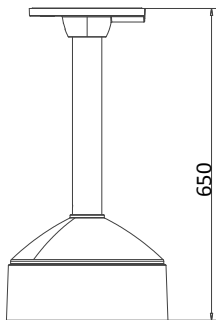

DS-1271ZJ-DM30

Pendant Mounting Bracket for Dome Camera

Features

- Aluminum alloy material with surface spray treatment
- Waterproof design
- Design of cap is for convenient wiring

Dimension

Available Model

DS-1271ZJ-DM30

Parameters

Model	DS-1271ZJ-DM30
Parameters	Pendant Mounting Bracket for Dome Camera
Appearance	Hikvision White
Material	Aluminum Alloy
Dimension	Φ209×650mm
Weight	2050g

Notes

- The bracket should be installed on flat wall
- Waterproof rubber is necessary for outdoor application
- The wall must be capable of supporting over 3 times as much as the total weight of the camera and the mount.
- The maximum load capacity of the bracket is 3KG