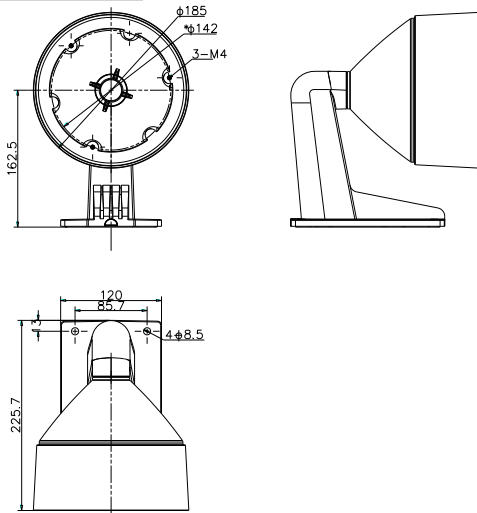

DS-1273ZJ-DM26

Wall Mount Bracket for
Dome Camera

Features:

- Aluminum alloy material with surface spray treatment
- Waterproof design
- Design of cap is for convenient wiring

Dimension:

Order Model:

DS-1273ZJ-DM26

Parameter:

Model	DS-1273ZJ-DM26
Parameters	Wall Mount Bracket for Dome Camera
Appearance	Hikvision White
Material	Aluminum Alloy
Dimension	255×225.7×185mm
Weight	1550g

Notice:

- The bracket should be installed on flat wall
- Waterproof rubber is necessary for outdoor application
- The wall must be capable of supporting over 3 times as much as the total weight of the camera and the mount.
- The maximum load capacity of the bracket is 4.5KG

Note: The actual bracket may vary from the picture above.