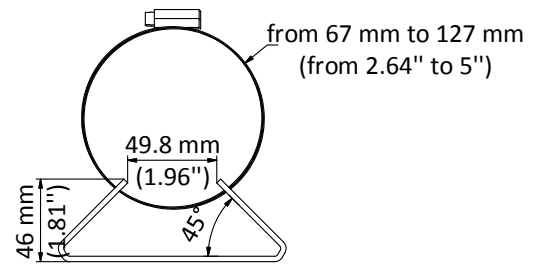

DS-1275ZJ (SPTZ)

Vertical Pole Mount

Feature

- With surface spray treatment
- One-piece formation ensures the reliable structure

Dimension

Available Model

DS-1275ZJ (SPTZ)

Parameter

Model	DS-1275ZJ (SPTZ)
Parameters	Vertical Pole Mount
Appearance	Hikvision White
Material	Stainless Steel, Steel
Dimension	250 mm × 127 mm × 46 mm (9.84" × 5" × 1.81")
Weight	Approx. 1345 g (2.97 lb.)

Note

- The mount should be installed on a flat surface.
- Waterproof rubber is necessary for the outdoor application.
- The wall should be capable of supporting at least 3 times as much as the total weight of the camera and the mount.
- The maximum load capacity of the mount is 10 kg (22.05 lb.).