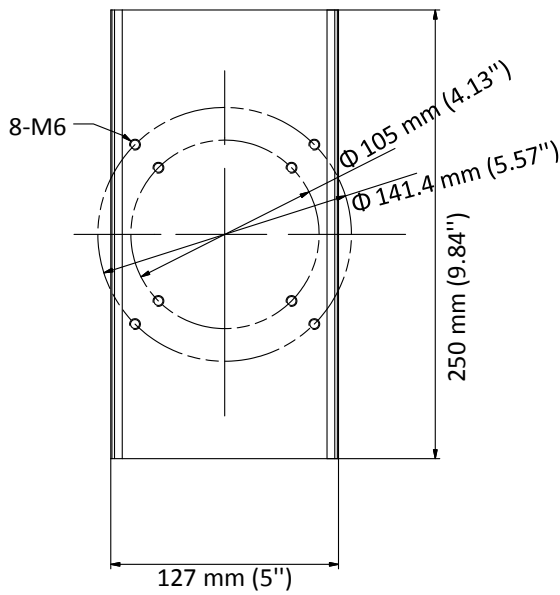

DS-1275ZJ (SPTZ)

Vertical Pole Mount

Feature

- With surface spray treatment
- One-piece formation ensures the reliable structure

Dimension

Available Model

DS-1275ZJ (SPTZ)

Parameter

Model	DS-1275ZJ (SPTZ)
Parameters	Vertical Pole Mount
Appearance	Hikvision White
Material	Stainless Steel, Steel
Dimension	250 mm × 127 mm × 46 mm (9.84" × 5" × 1.81")
Weight	Approx. 1345 g (2.97 lb.)

Note

- The mount should be installed on a flat surface.
- Waterproof rubber is necessary for the outdoor application.
- The wall should be capable of supporting at least 3 times as much as the total weight of the camera and the mount.
- The maximum load capacity of the mount is 10 kg (22.05 lb.).