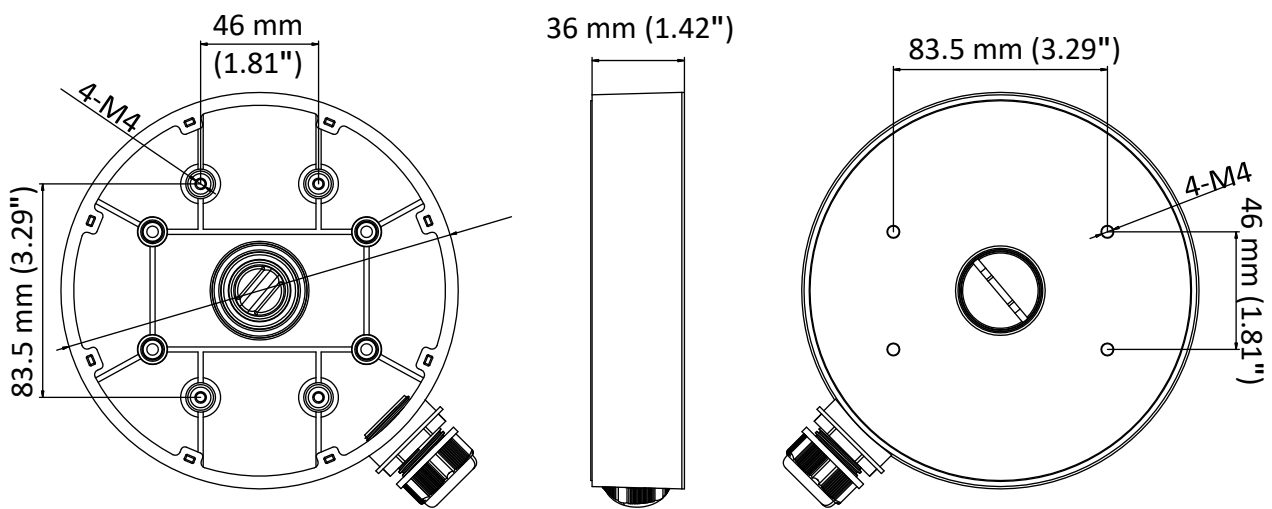

DS-1280ZJ-DM55

Junction Box

Features

- Aluminum alloy with surface spray treatment
- With cable outlet(s)
- Applies to both indoor conditions, and outdoor conditions

Dimension

Available Model

DS-1280ZJ-DM55

Parameter

Model	DS-1280ZJ-DM55
Parameters	Junction Box
Appearance	Hikvision White
Material	Aluminum Alloy
Dimension	Φ 155 mm × 36 mm (Φ 6.1" × 1.42")
Weight	300 g (0.66 lb.)

Notes

- The mount should be installed on the flat surface.
- Waterproof rubber is necessary for the outdoor application.
- The wall must be capable of supporting at least 3 times as much as the total weight of the camera, and the junction box.
- The maximum load capacity of the junction box is 2 kg (4.4 lb.).