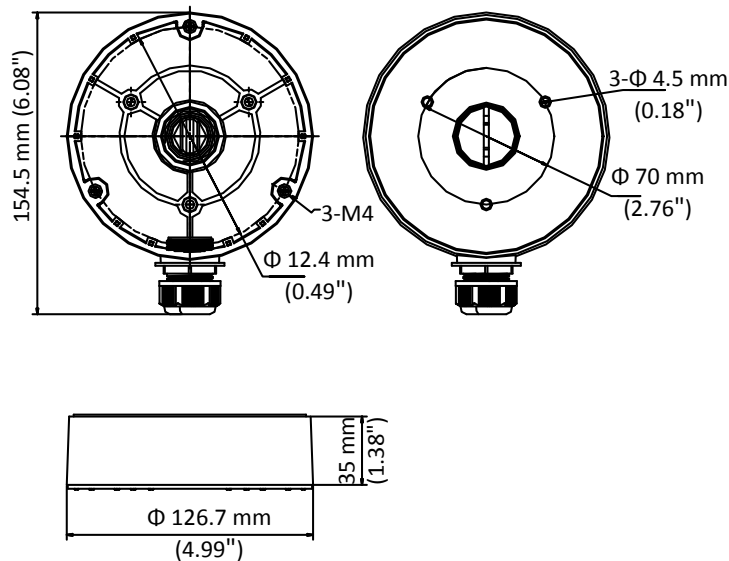

## DS-1280ZJ-DM8

Junction Box for Dome Camera

### Features

- Aluminum alloy material with surface spray treatment
- Side inlet and bottom inlet
- Interchangeable bottom waterproof cover and side gland nut
- Waterproof design

### Dimension

### Parameter

Model	DS-1280ZJ-DM8
Parameters	Junction Box for Dome Camera
Appearance	Hikvision White
Material	Aluminum Alloy
Dimension	Φ 126.7 mm × 35 mm (4.99" × 1.38")
Weight	Approx.: 210 g (0.46 lb.)