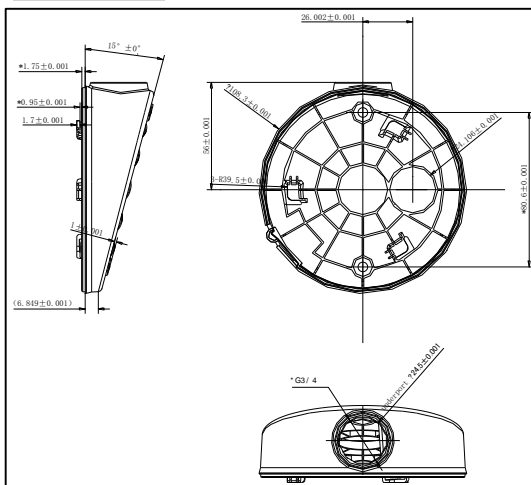

DS-1281ZJ-DM27

Inclined Ceiling Mount Bracket for Dome Camera

Features:

- Enhanced plastic material
- Inclined ceiling mount bracket for dome camera.
- Cable hole on bracket makes the feature better

Dimension:

Note: The actual bracket may vary from the picture above.

Order Model:

DS-1281ZJ-DM27

Parameter:

Model	DS-1281ZJ-DM27
Parameters	Inclined Ceiling Mount Bracket for Dome Camera
Appearance	Hikvision White
Material	Plastic
Dimension	111.8×40.5×108.3mm
Weight	45.8g

Notice:

- The bracket should be installed on flat wall
- Waterproof rubber is necessary for outdoor application
- The wall must be capable of supporting over 3 times as much as the total weight of the camera and the mount.
- The maximum load capacity of the bracket is 4.5KG