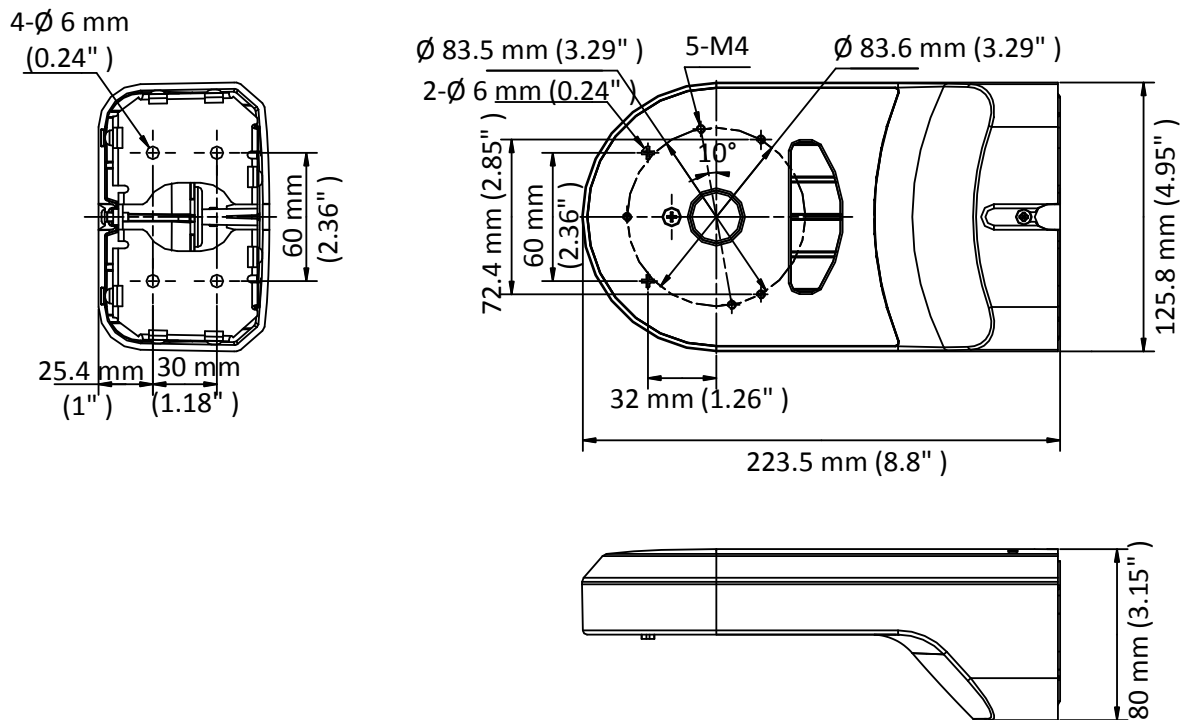

DS-1294ZJ-PT

Wall Mount

Feature

- Plastic and steel with surface spray treatment
- Cable hole design facilitates the installation
- Applies to both indoor conditions, and outdoor conditions

Dimension

Available Model

DS-1294ZJ-PT

Parameter

Model	DS-1294ZJ-PT
Parameters	Wall Mount
Appearance	Hikvision White
Material	Plastic and Steel
Dimension	223.5 mm \times 125.8 mm \times 80 mm (8.8" \times 4.95" \times 3.15")
Weight	480 g (1.06 lb.)

Note

- The wall must be capable of supporting at least 3 times as much as the total weight of the camera, and the mount.
- The mount's maximum load capacity is 3 kg (6.6 lb.).