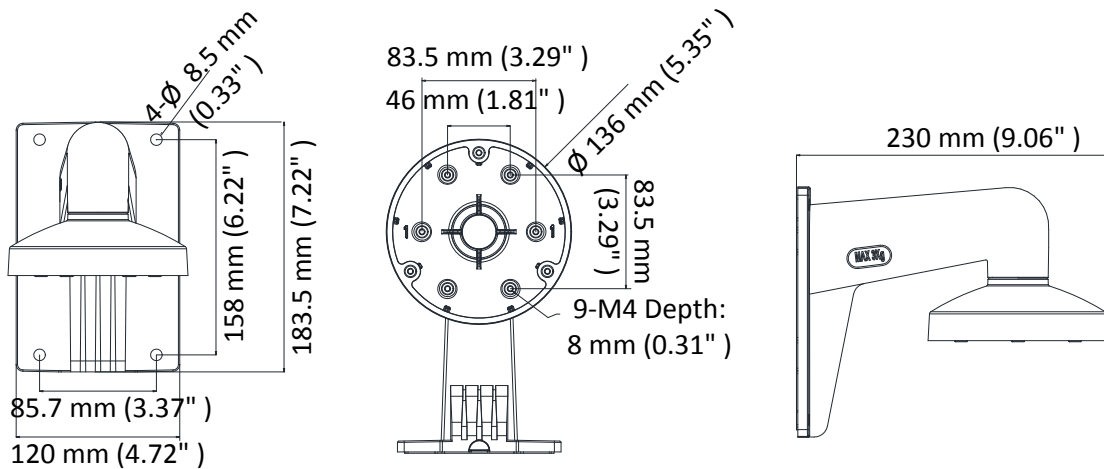

### Wall Mount

#### Dimension

#### Parameter

|            |                                                      |
|------------|------------------------------------------------------|
| Model      | DS-1473ZJ-135                                        |
| Parameters | Wall Mount                                           |
| Appearance | Hikvision White                                      |
| Material   | Aluminum Alloy                                       |
| Dimension  | Ø 136 mm × 183.5 mm × 230 mm (5.35" × 7.22" × 9.06") |
| Weight     | 704 g (1.55 lb.)                                     |

#### Note

- The mount should be installed on the flat wall.
- The waterproof rubber is necessary for the outdoor application.
- The pole must be capable of supporting at least 3 times as much as the total weight of the camera, and the mount.
- The mount's maximum load capacity is 3 kg (6.6 lb.).