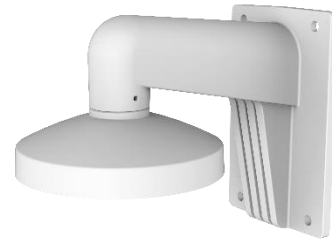

DS-1473ZJ-155

Wall Mount for Dome Camera

Feature

- Aluminum alloy with surface spray treatment
- The cap facilitates the installation
- Waterproof design

Dimension

Available Model

DS-1473ZJ-155

Parameter

Model	DS-1473ZJ-155
Parameters	Wall Mount for Dome Camera
Appearance	Hikvision White
Material	Aluminum Alloy
Dimension	Ø 155 mm × 183.5 mm × 240 mm (6.1" × 7.22" × 9.45")
Weight	650 g (1.4 lb.)

Note

- The mount should be installed on the flat surface.
- The wall must be capable of supporting at least 3 times as much as the total weight of the camera and the mount.
- The mount's maximum load capacity is 3 Kg (6.6 lb.).