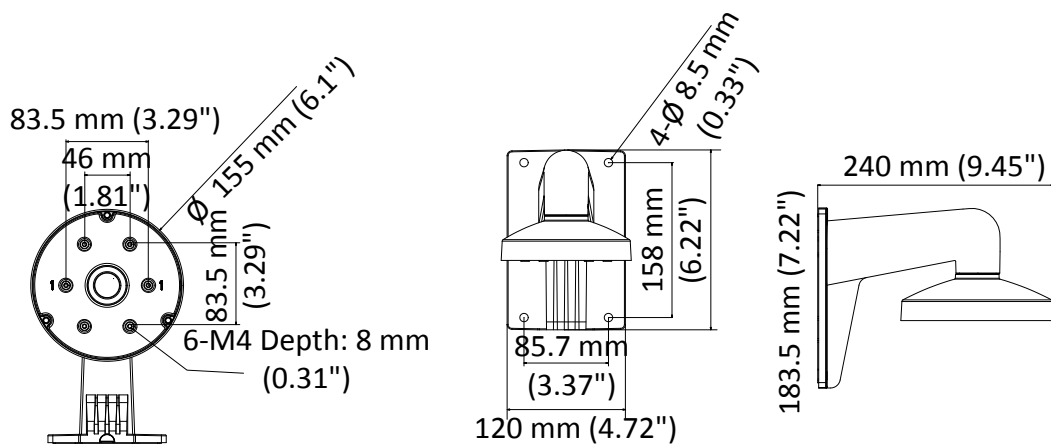

DS-1473ZJ-155

Wall Mount for Dome Camera

Feature

- Aluminum alloy with surface spray treatment
- The cap facilitates the installation
- Waterproof design

Dimension

Available Model

DS-1473ZJ-155

Parameter

Model	DS-1473ZJ-155
Parameters	Wall Mount for Dome Camera
Appearance	Hikvision White
Material	Aluminum Alloy
Dimension	Ø 155 mm × 183.5 mm × 240 mm (6.1" × 7.22" × 9.45")
Weight	650 g (1.4 lb.)

Note

- The mount should be installed on the flat surface.
- The wall must be capable of supporting at least 3 times as much as the total weight of the camera and the mount.
- The mount's maximum load capacity is 3 Kg (6.6 lb.).