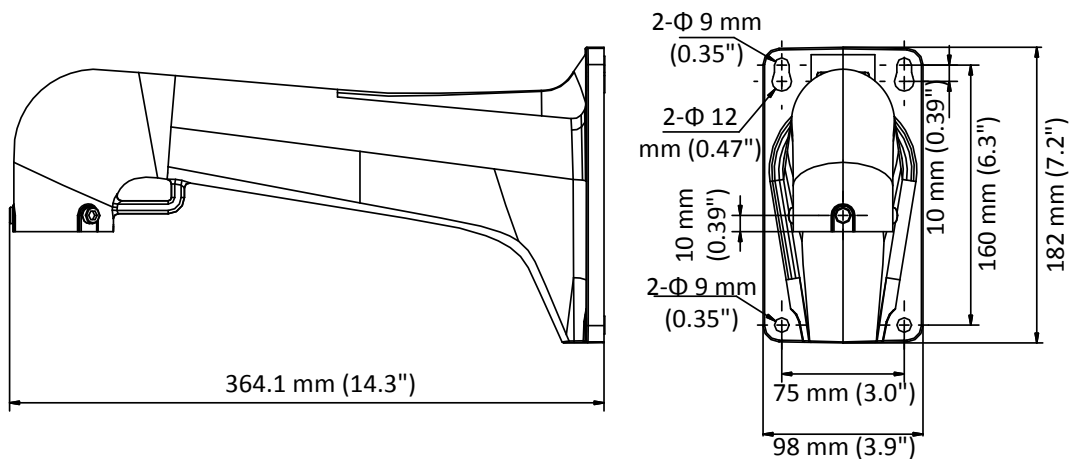

DS-1603ZJ

Wall Mounting Bracket for PanoVu

Feature

- Aluminum alloy material with surface spray treatment
- The hook for safety rope facilitates camera's installation

Dimension

Available Model

DS-1603ZJ

Parameter

Model	DS-1603ZJ
Parameters	Wall Mounting Bracket for PanoVu
Appearance	Hikvision White
Material	Aluminum Alloy
Dimension	364.1 mm × 182.0 mm (14.3" × 7.2")
Weight	1400 g (3.09 lb.)

Note

- The bracket should be installed on the flat surface.
- The waterproof rubber is necessary for the outdoor application.
- The wall must be capable of supporting at least 3 times as much as the total weight of the camera and the bracket.
- The bracket's maximum load capacity is 20 Kg (44 lb.).