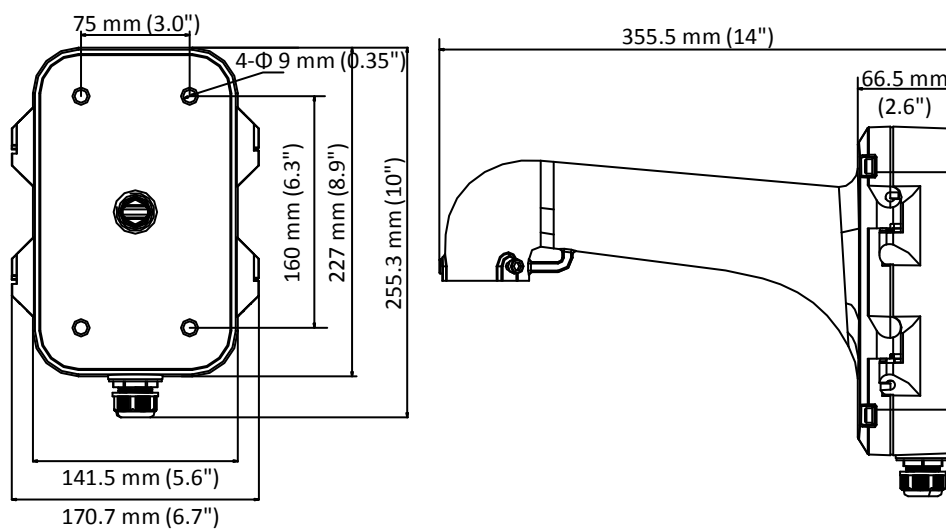

### Wall Mount for Speed Dome

#### Dimension

#### Parameter

Model	DS-1604ZJ-P
Parameters	Wall Mount for Speed Dome
Appearance	Platinum Gray
Material	Aluminum Alloy
Dimension	355.5 mm × 255.3 mm × 170.7 mm (14" × 10" × 6.7")
Weight	2150 g (4.7 lb.)

#### Note

- The mount should be installed on the flat surface.
- Waterproof rubber is necessary for the outdoor application.
- The wall must be capable of supporting at least 3 times as much as the total weight of the speed dome, and the mount.
- The mount's maximum load capacity is 10 kg (22 lb.).