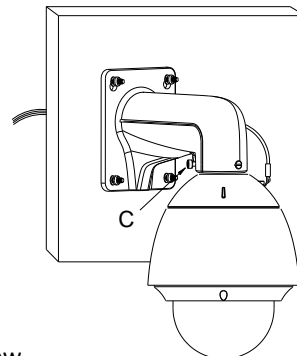

#### Notice:

- The bracket should be installed on flat wall
- Load capacity of pole should be more than 3 times the weight of camera and bracket
- Load capacity of clamp is 30KG

#### Installation Step:

① Choose appropriate wall for bracket installation

③ Tie the safety rope to hook and thread the cable

A: Safety rope B: Hook

② Thread the cable

④ Install the speed dome and screw up the set screw; installation complete

C: Set screw

**Note: The actual bracket may vary from the picture above.**