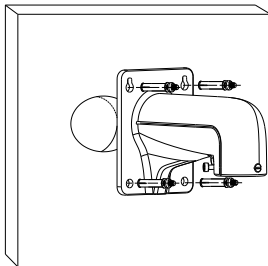

Installation Step:

① Choose appropriate wall for bracket installation

③ Tie the safety rope to hook and thread the cable