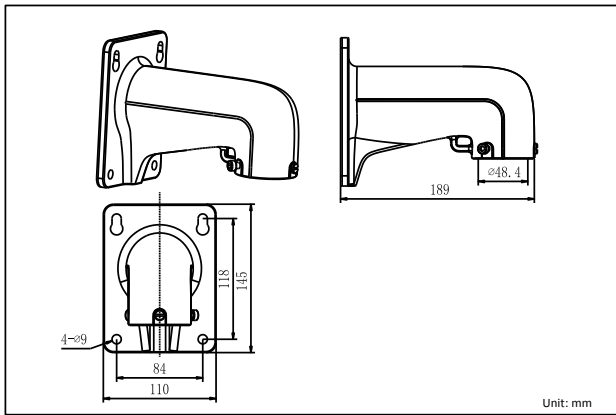

### Short Arm Wall Mount Bracket

#### Dimension:

#### Parameter:

Model	DS-1618ZJ
Parameter	Short Arm Wall Mount Bracket
Appearance	Hikvision White
Range of Application	For speed dome wall mount
Material	Aluminum Alloy
Dimension	110×145×189mm
Weight	550g