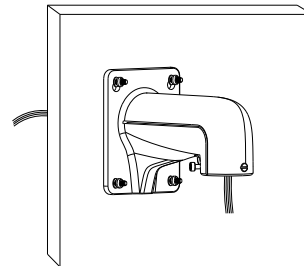

#### Notice:

- The bracket should be installed on flat wall
- Load capacity of pole should be more than 3 times the weight of camera and bracket
- Load capacity of clamp is 30KG

#### Installation Step:

① Choose appropriate wall for bracket installation

③ Tie the safety rope to hook and thread the cable

A: Safety rope B: Hook

② Thread the cable

④ Install the speed dome and screw up the set screw; installation complete

C: Set screw

**Note: The actual bracket may vary from the picture above.**