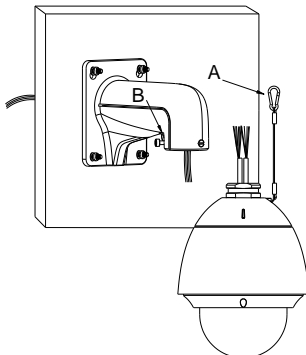

#### Parameter:

Model	DS-1618ZJ
Parameter	Short Arm Wall Mount Bracket
Appearance	Hikvision White
Range of Application	For speed dome wall mount
Material	Aluminum Alloy
Dimension	110×145×189mm
Weight	550g

#### Notice:

- The bracket should be installed on flat wall
- Load capacity of pole should be more than 3 times the weight of camera and bracket
- Load capacity of clamp is 30KG

#### Installation Step:

① Choose appropriate wall for bracket installation

③ Tie the safety rope to hook and thread the cable

A: Safety rope B: Hook

② Thread the cable

④ Install the speed dome and screw up the set screw; installation complete