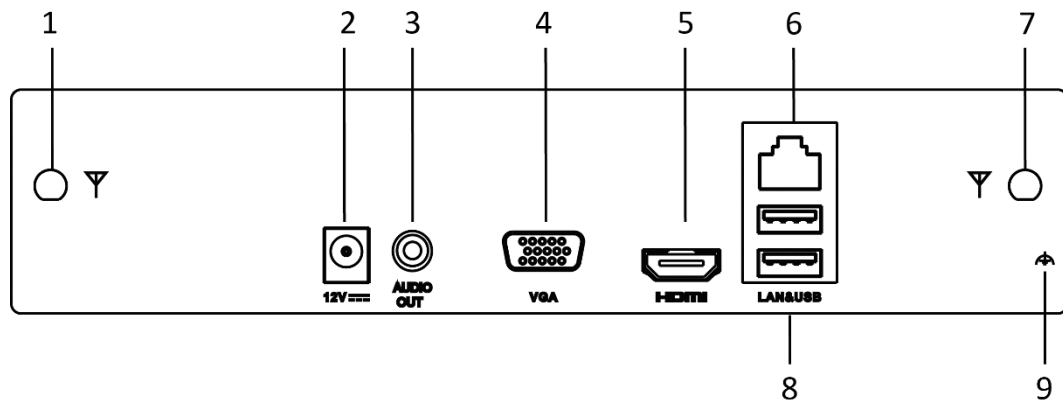

Physical Interfaces

No.	Name	No.	Name
1	Wi-Fi antenna	6	LAN
2	Power supply	7	Wi-Fi antenna
3	Audio out	8	USB
4	VGA interface	9	Ground
5	HDMI interface