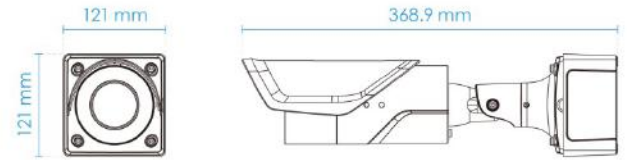

Included Accessories

Packing Contents	Quick installation guide, screw pack, alignment sticker, desiccant bag, waterproof accessory bag, junction box, sunshield
------------------	---

Dimensions

IB9365-HT/EHT-A(4-9mm)

w/ junction box

w/o junction box

IB9365-HT-A(12-40mm)

w/ junction box

w/o junction box

Compatible Accessories

Mounting Kits

AM-719
Outdoor Junction Box (Standard Package)