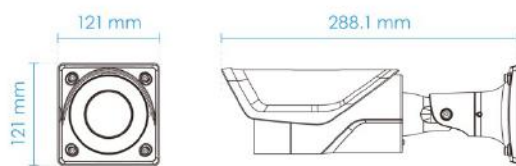

Dimensions

IB9365-HT/EHT-A(4-9mm)

w/ junction box

w/o junction box

IB9365-HT-A(12-40mm)

w/ junction box

w/o junction box

Compatible Accessories

Mounting Kits

Mounting Kits

Mounting Kits