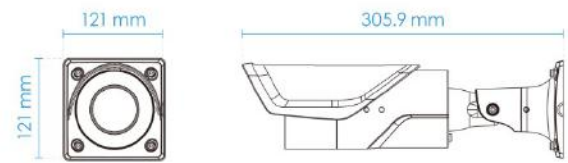

General

Connectors	RJ-45 cable connector for 10/100Mbps Network/PoE connection Audio input Audio output AC 24V power input DC 12V power input Digital input *2 Digital output *2 BNC output
LED Indicator	System power and status indicator
Power Input	IEEE 802.3af Class 0 PoE, DC 12V, AC 24V (Simultaneous Power Redundancy Supported)
Power Consumption	PoE: Max. 12.95/7.86 W (IR on/off) DC 12V: Max. 10.8/5.8 W (IR on/off) AC 24V: Max. 12.5/7.5 W (IR on/off)
Dimensions	IB9365-HT-A (4-9 mm): Ø 121 x 121 x 352.1 mm (w/ junction box) Ø 121 x 121 x 288.1 mm (w/o junction box) IB9365-HT-A (12-40mm): Ø 121 x 121 x 368.9 mm (w/ junction box) Ø 121 x 121 x 305.9 mm (w/o junction box)
Weight	IB9365-HT-A (4-9mm): 1.3 kg IB9365-HT-A (12-40 mm): 2.0 kg
Certifications	EMC: CE (EN 55032/EN 55035 Class A, EN 50121-4), UKCA (BS EN 55032/BS EN 55035 Class A), FCC (FCC Part 15 Subpart B Class A), RCM (AS/NZS CISPR 32 Class A), VCCI (VCCI-CISPR 32 Class A), IC (ICES-003 Issue 7, Class A); Safety: UL (UL 60950-1), CB (IEC/EN 60950-1, IEC/EN 60950-22, IEC/EN 62471), LVD (IEC/EN 62368-1); Environment: IK10 (IEC 62262), IP66/67 (IEC 60529); IA: BIS (IS 13252) for IB9365-HT-A (4-9mm/12-40mm)
Operating Temperature	Starting Temperature: -10°C ~ 50°C (14°F ~ 122°F) Working Temperature: -30°C ~ 60°C (-22°F ~ 140°F) (IR off) -30°C ~ 50°C (-22°F ~ 122°F) (IR on)
Humidity	98%
Warranty	36 months

Included Accessories

Packing Contents	Quick installation guide, screw pack, alignment sticker, desiccant bag, waterproof accessory bag, junction box, sunshield
------------------	---

Dimensions

IB9365-HT/EHT-A(4-9mm)

w/ junction box

w/o junction box

IB9365-HT-A(12-40mm)

w/ junction box

w/o junction box

Compatible Accessories

Mounting Kits

AM-719
Outdoor Junction Box (Standard Package)