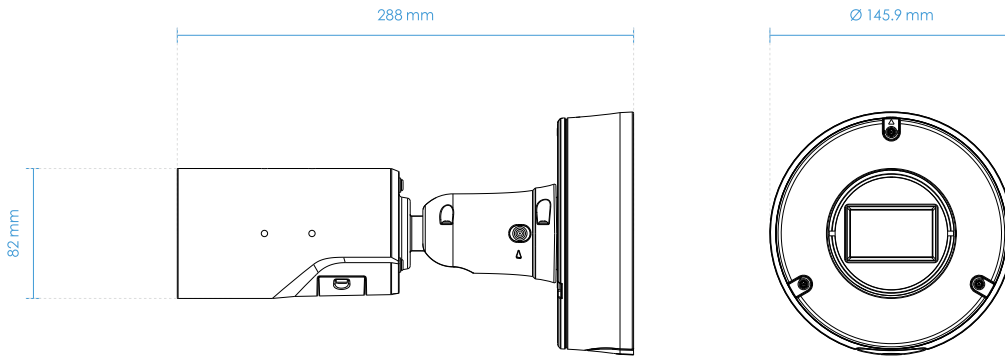

## Camera Features

Image Sensor	1/2.8" Progressive CMOS
Max. Resolution	1920x1080 (2MP)
Lens Type	Motorized, Vari-focal, Remote Focus
Focal Length	IB9367-EHT-v2 (2.7-13.5mm): f = 2.7 ~ 13.5 mm IB9367-EHT-v2 (5-50mm): f = 5 ~ 50 mm
Aperture	IB9367-EHT-v2 (2.7-13.5mm): F1.4 ~ F2.8 IB9367-EHT-v2 (5-50mm): F2.0
Iris Type	IB9367-EHT-v2 (2.7-13.5mm): P-iris IB9367-EHT-v2 (5-50mm): DC-iris
Field of View	IB9367-EHT-v2 (2.7-13.5mm): 105° ~ 33° (Horizontal) 55° ~ 18° (Vertical) 126° ~ 37° (Diagonal) IB9367-EHT-v2 (5-50mm): 47° ~ 8° (Horizontal) 26° ~ 5° (Vertical) 55° ~ 9° (Diagonal)
Shutter Time	1/5 sec. to 1/32,000 sec.
WDR Technology	WDR Pro
Day/Night	Yes
Removable IR-cut Filter	Yes
IR Illuminators	IB9367-EHT-v2 (2.7-13.5mm): Built-in IR illuminators, effective up to 50 meters with Smart IR II, IR LED*4 IB9367-EHT-v2 (5-50mm): Built-in IR illuminators, effective up to 100 meters with Smart IR II, IR LED*4
Minimum Illumination	IB9367-EHT-v2 (2.7-13.5mm): 0.035 lux @ F1.4 (Color) <0.005 lux @ F1.4 (B/W) 0 lux with IR illumination on IB9367-EHT-v2 (5-50mm): 0.040 lux @ F2.0 (Color) <0.005 lux @ F2.0 (B/W) 0 lux with IR illumination on
Pan Range	±180°
Tilt Range	90°
Rotation Range	±180°
Pan/Tilt/Zoom Functionalities	ePTZ: 48x digital zoom (4x on IE plug-in, 12x built-in)
Storage	Seamless Recording to MicroSD/SDHC/SDXC card slot and recording to network-attached storage (NAS)
Built-in Installation Aids	Remote focus, remote zoom, Micro USB* *Requires Wi-Fi dongle and Micro B converter

## Video

Video Compression	H.265, H.264, MJPEG
Maximum Frame Rate	60 fps @ 1920x1080
Maximum Streams	3 video streams (Up to 8 configurable profiles)
S/N Ratio	IB9367-EHT-v2 (2.7-13.5mm): 53 dB IB9367-EHT-v2 (5-50mm): 49 dB
Dynamic Range	120 dB
Video Streaming	Adjustable resolution, quality and bit rate control, Smart Stream III

## Dimensions