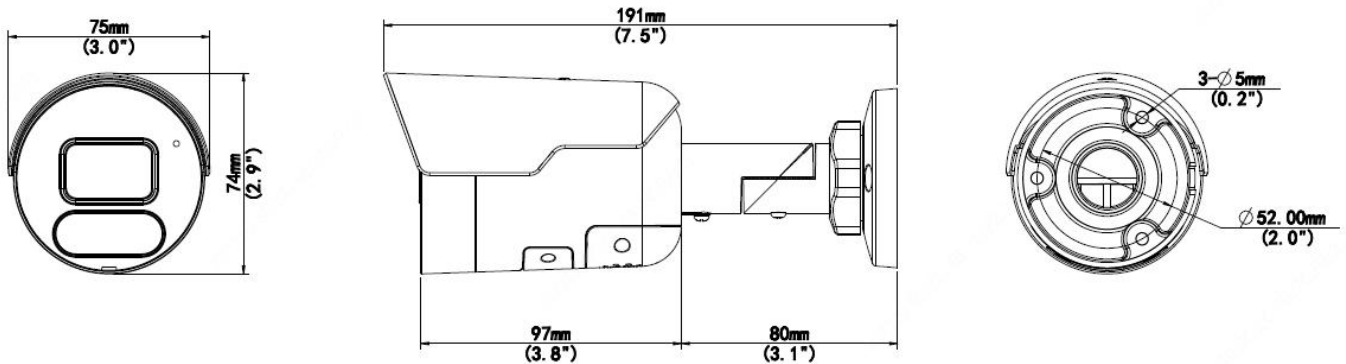

## Key Features

- High quality image with 4MP, 1/2.7" CMOS sensor
- 4MP (2688\*1520)@ 30/25fps; 4MP (2560\*1440)@ 30/25fps; 3MP (2304\*1296) @30/25fps; 2MP (1920\*1080) @30/25fps;
- Ultra 265, H.265, H.264, MJPEG
- Supports sound and light alarm linkage. When Smart intrusion prevention is triggered, the camera links sound alarm and light linkage.
- 120dB true WDR technology enables clear image in strong light scene
- Support 9:16 Corridor Mode
- Built-in Mic and Speaker
- Smart IR, up to 30m (98ft) IR distance
- Supports 256 G Micro SD card
- IP67 protection
- Support PoE power supply

Power	DC 12V±25%, PoE (IEEE 802.3af)
	Power consumption: Max 11.5W
Power Interface	Ø 5.5mm coaxial power plug
Dimensions (L × W × H)	191× 75 × 74mm (7.5" × 3.0" × 2.9")
Weight	0.50kg (1.10lb)
Material	Metal
Working Environment	-30°C ~ 60°C (-22°F ~ 140°F), Humidity: ≤95% RH (non-condensing)
Storage Environment	-30°C ~ 60°C (-22°F ~ 140°F), Humidity: ≤95% RH (non-condensing)
Surge Protection	4KV
Reset Button	Supported
Protection	Ingression protection: IP67

## Dimensions