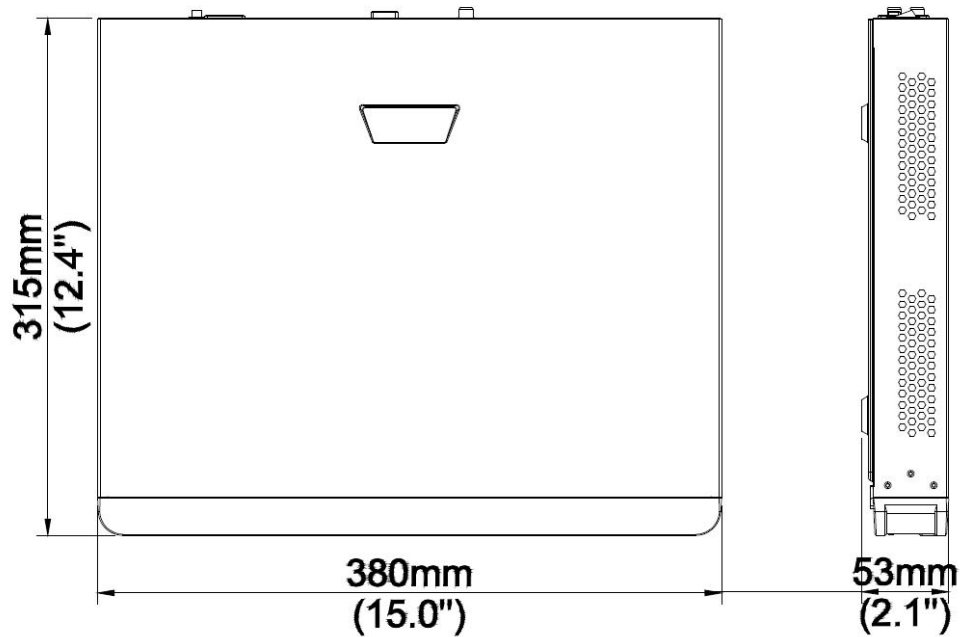

Dimensions