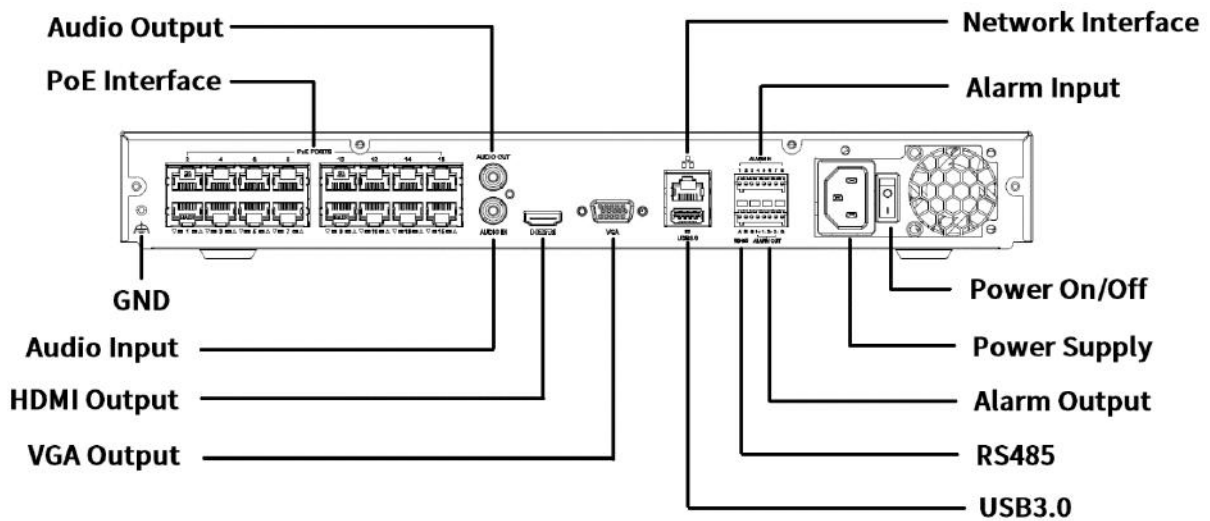

Rear Panel

Take NVR302-16E2-P16 for example.