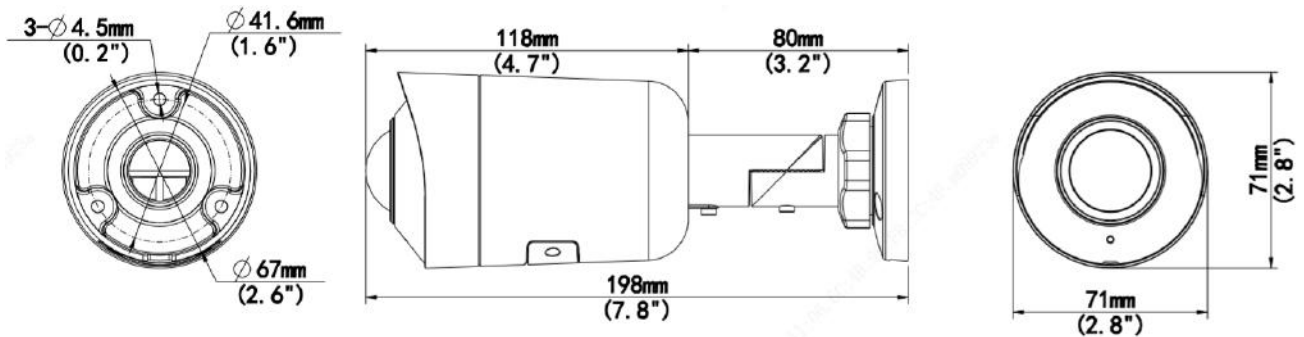

**General**

Power	DC 12V±25%, PoE (IEEE 802.3af)
	Power consumption: Max 5.5W
Power Interface	∅ 5.5mm coaxial power plug
Dimensions (L × W × H)	198× 71 × 71mm (7.8" × 2.8" × 2.8")
Weight	0.42kg (0.93lb)
Material	Metal
Working Environment	-30°C ~ 60°C (-22°F ~ 140°F), Humidity: ≤95% RH (non-condensing)
Storage Environment	-30°C ~ 60°C (-22°F ~ 140°F), Humidity: ≤95% RH (non-condensing)
Surge Protection	4KV
Reset Button	Support

## Dimensions