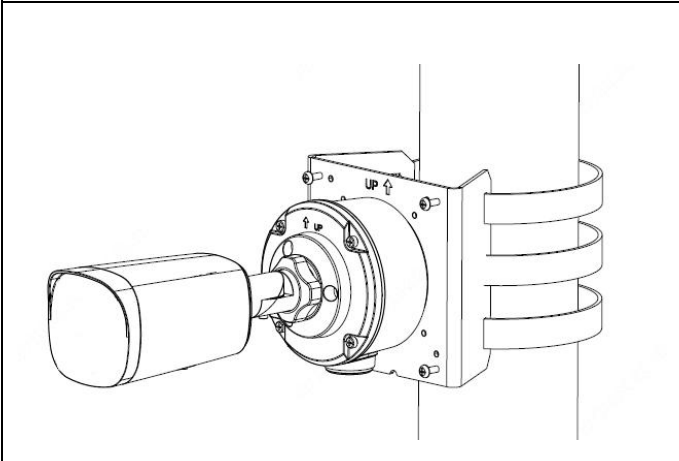

**General**

Power	DC 12V±25%, PoE (IEEE 802.3af)
	Power consumption: Max 5.5W
Power Interface	∅ 5.5mm coaxial power plug
Dimensions (L × W × H)	198× 71 × 71mm (7.8" × 2.8" × 2.8")
Weight	0.42kg (0.93lb)
Material	Metal
Working Environment	-30°C ~ 60°C (-22°F ~ 140°F), Humidity: ≤95% RH (non-condensing)
Storage Environment	-30°C ~ 60°C (-22°F ~ 140°F), Humidity: ≤95% RH (non-condensing)
Surge Protection	4KV
Reset Button	Support

## Dimensions

## Accessories

**TR-JB05-B-IN**
**Junction Box**

**TR-UP06-C-IN**
**Pole Mount**

**TR-A01-IN**
**Waterproof Joint**

Pole Mount

TR-JB05-B-IN+ TR-UP06-C-IN

**Zhejiang Uniview Technologies Co., Ltd.**

Building No.10, Wanlun Science Park, Jiangling Road 88, Binjiang District, Hangzhou, Zhejiang, China (310051)