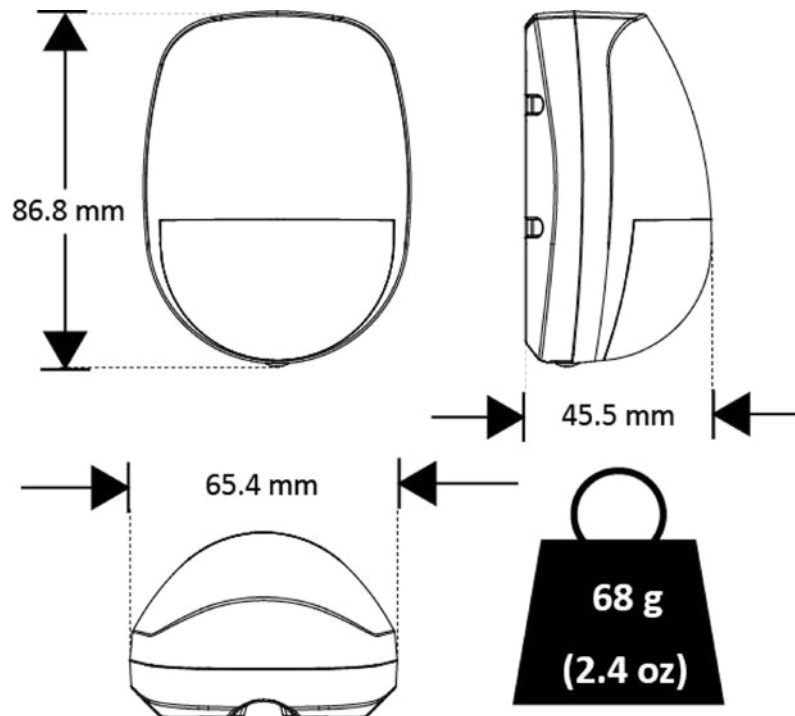

## DS-PDC15-EG2 PIR Detector

DS-PDC15-EG2 series of curtain detectors are equipped with dual-element infrared sensor and narrow angle lens. Up to 15m range with full vertical coverage allows the detector be capable of protecting any kind of entries/windows.

### Key Features

- Up to 15m detection range
- Digital temperature compensation
- selectable EOL resistors for alarm and tamper-proof wiring
- Sealed optics preventing insect interference
- Global certifications available (EN Grade2/CE/FCC/CB/IC/RCM)
- 9 to 16 V wide voltage adaptation with polarity reverse connection protection
- Wall/Ceiling-mounting brackets available (sold separately)
- IFT technology prevents false alarms

**Lens Diagram**

**Installation**

**Dimension**

Mounting Type	Schematic Diagram	Mounting Type	Schematic Diagram
Wall Mounting		Ceiling Mounting	

## Specification

DS-PDC15-EG2	
Detection range	15 m, 6.3°
Detection speed	0.3 to 2 m/s
Auto sensitivity	Yes
Onboard EOL	Yes
Digital temperature compensation	Yes
Technology	Digital microprocessor based
Sealed optics	Yes
Creep zone protection	Yes
Tamper protection	Front
LED indicator	Blue (alarm)
Power supply	9 to 16 VDC (standard: 12 VDC)
Current consumption	11 mA quiescent; 8 mA alarm
Operating temperature	-10 °C to 55 °C (14 °F to 131 °F) -10 °C to 40 °C (14 °F to 104 °F) Certified
Storage temperature	-20 °C to 60 °C (-4 °F to 140 °F)
Operating humidity	10% to 90%
Installation height	2.4 to 3.6 m (2.4 to 3 m Certified)
Dimension (H × W × D)	86.8 mm (3.42 ") × 65.4 mm (2.57 ") × 45.5 mm (1.79 ")
Weight	68 g (2.4 oz)
Bracket	Optional wall & ceiling accessory