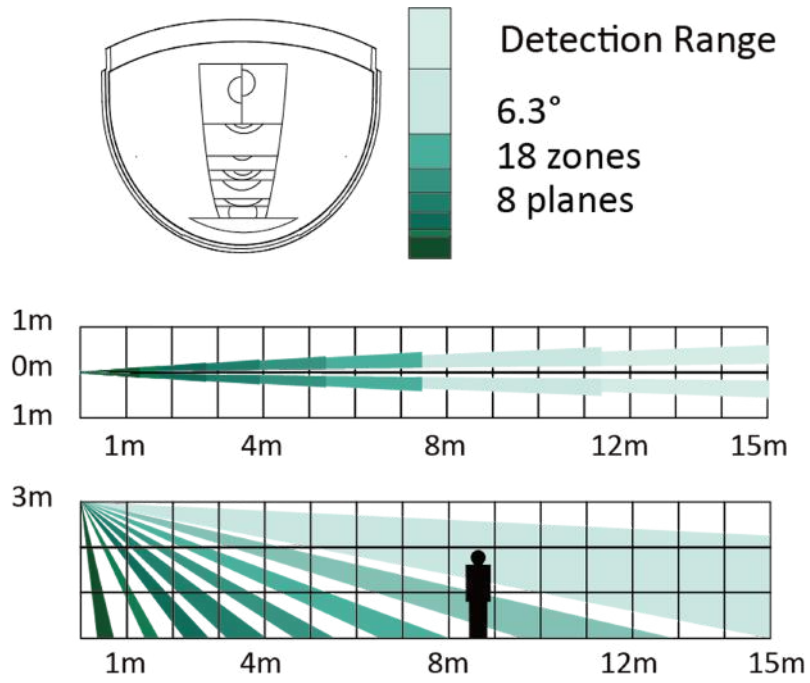

## DS-PDC15-EG2 PIR Detector

DS-PDC15-EG2 series of curtain detectors are equipped with dual-element infrared sensor and narrow angle lens. Up to 15m range with full vertical coverage allows the detector be capable of protecting any kind of entries/windows.

### Key Features

- Up to 15m detection range
- Digital temperature compensation
- selectable EOL resistors for alarm and tamper-proof wiring
- Sealed optics preventing insect interference
- Global certifications available (EN Grade2/CE/FCC/CB/IC/RCM)
- 9 to 16 V wide voltage adaptation with polarity reverse connection protection
- Wall/Ceiling-mounting brackets available (sold separately)
- IFT technology prevents false alarms

**Lens Diagram**

**Installation**

**Dimension**

Mounting Type	Schematic Diagram	Mounting Type	Schematic Diagram
Wall Mounting		Ceiling Mounting	

## Specification

DS-PDC15-EG2	
Detection range	15 m, 6.3°
Detection speed	0.3 to 2 m/s
Auto sensitivity	Yes
Onboard EOL	Yes
Digital temperature compensation	Yes
Technology	Digital microprocessor based
Sealed optics	Yes
Creep zone protection	Yes
Tamper protection	Front
LED indicator	Blue (alarm)
Power supply	9 to 16 VDC (standard: 12 VDC)
Current consumption	11 mA quiescent; 8 mA alarm
Operating temperature	-10 °C to 55 °C (14 °F to 131 °F) -10 °C to 40 °C (14 °F to 104 °F) Certified
Storage temperature	-20 °C to 60 °C (-4 °F to 140 °F)
Operating humidity	10% to 90%
Installation height	2.4 to 3.6 m (2.4 to 3 m Certified)
Dimension (H × W × D)	86.8 mm (3.42 ") × 65.4 mm (2.57 ") × 45.5 mm (1.79 ")
Weight	68 g (2.4 oz)
Bracket	Optional wall & ceiling accessory