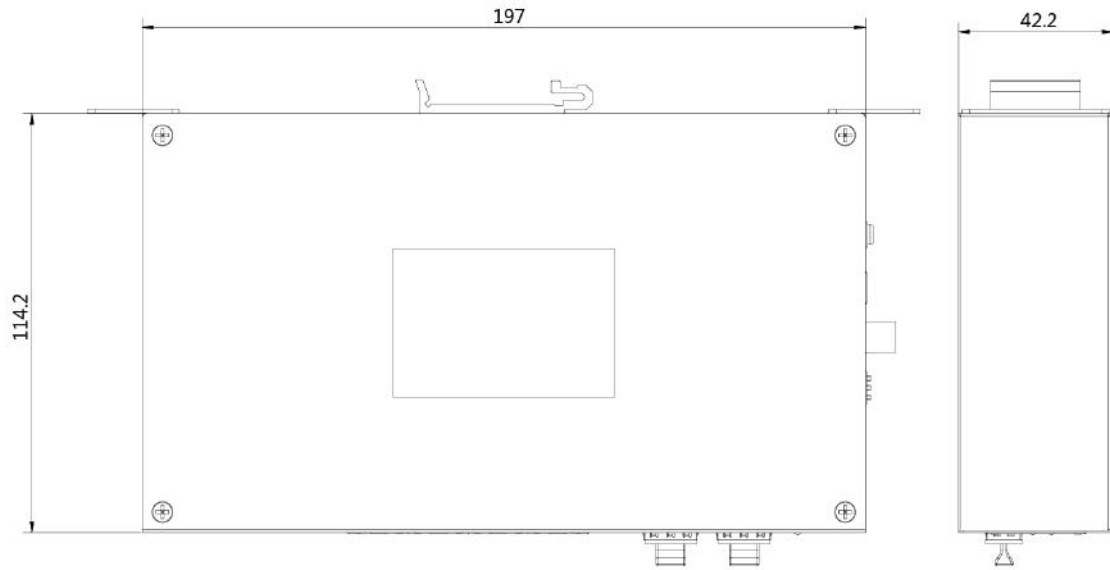

## Physical Interface

Front panel:

Back panel:

## Available Model

DS-3T0510HP-E

Dimension (unit: mm)