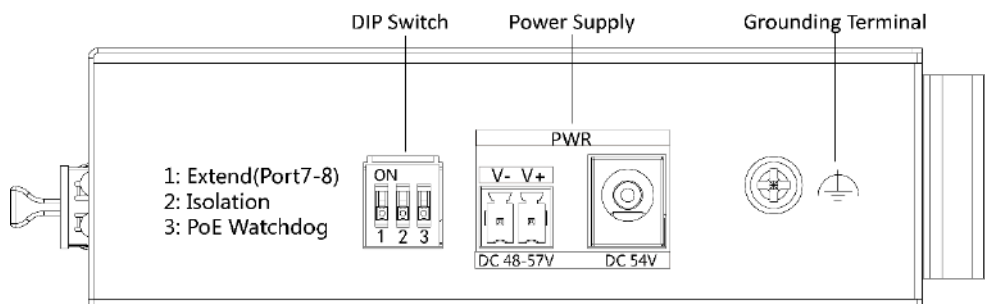

### Key Feature

- 6 × gigabit PoE RJ45 ports, 2 × gigabit Hi-PoE RJ45 ports and 2 × gigabit SFP fiber optical ports.
- IEEE 802.3at/af/bt standard for Hi-PoE port (Max. 90 W PoE output).
- IEEE 802.3at/af standard for PoE ports (Max. 30 W PoE output).
- IEEE 802.3, IEEE 802.3u, IEEE 802.3x, IEEE 802.3z and IEEE 802.3ab standard.
- 6 KV surge protection for PoE ports.
- PoE output power management.
- Up to 300 m long-range transmission.
- PoE watchdog to auto detect and restart the cameras that do not respond.
- Port isolation to improve network security.
- Wider temperature (-30 to 65 °C) design.
- Wire-speed forwarding.
- Store-and-forward switching.
- Solid high-strength metal shell.
- Reliable fan-free design.

## Physical Interface

Front panel:

Back panel: