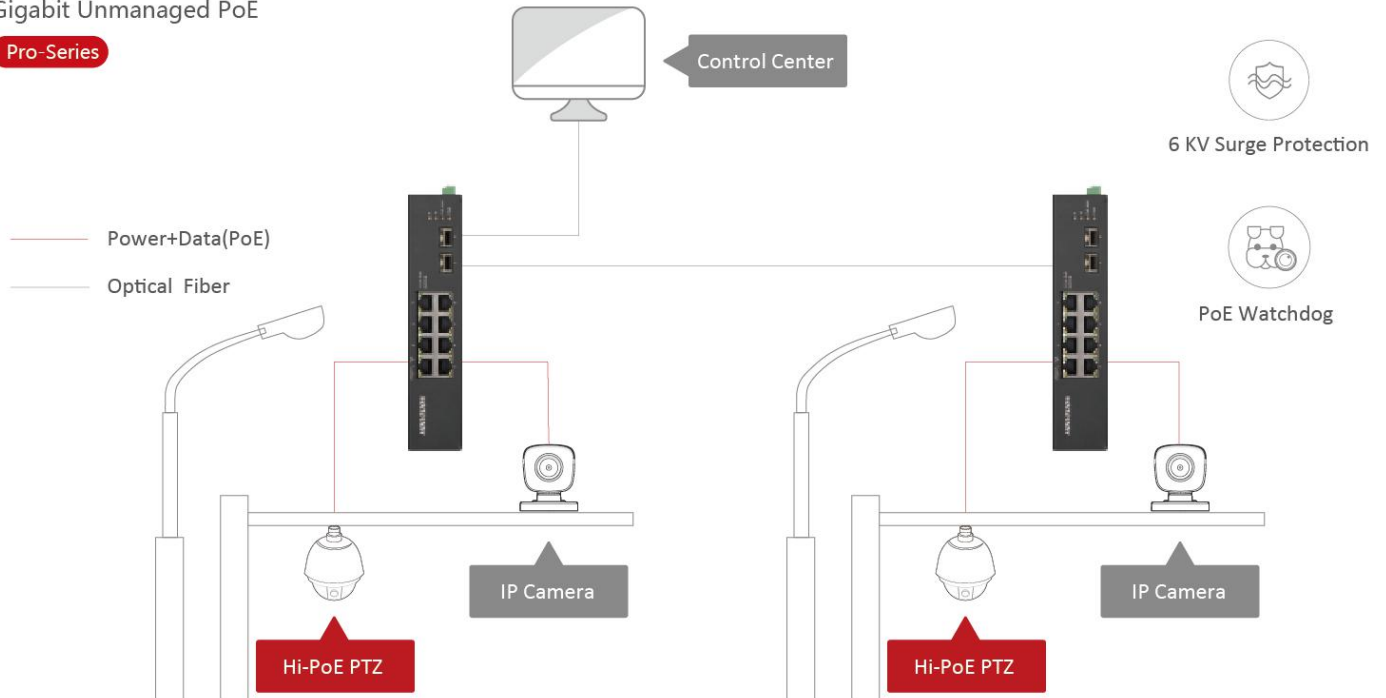

### 8-Port Gigabit Unmanaged Hi-PoE Switch

DS-3T0510HP-E/HS switches are layer 2 Hi-PoE switches, providing advanced PoE power supply technology and wider temperature (-30 to 65 °C) design on the basis of high-performance access to ensure stable data upload. The switches support Hi-PoE, long range, port isolation, and PoE watchdog function.

### Key Feature

- 6 × gigabit PoE RJ45 ports, 2 × gigabit Hi-PoE RJ45 ports and 2 × gigabit SFP fiber optical ports.
- IEEE 802.3at/af/bt standard for Hi-PoE port (Max. 90 W PoE output).
- IEEE 802.3at/af standard for PoE ports (Max. 30 W PoE output).
- IEEE 802.3, IEEE 802.3u, IEEE 802.3x, IEEE 802.3z and IEEE 802.3ab standard.
- 6 KV surge protection for PoE ports.
- PoE output power management.
- Up to 300 m long-range transmission.
- PoE watchdog to auto detect and restart the cameras that do not respond.
- Port isolation to improve network security.
- Wider temperature (-30 to 65 °C) design.
- Wire-speed forwarding.
- Store-and-forward switching.
- Solid high-strength metal shell.
- Reliable fan-free design.

## Physical Interface

Front panel:

Back panel:

## 8-Port Gigabit PoE

Gigabit Unmanaged PoE

**Pro-Series**

Distributed by