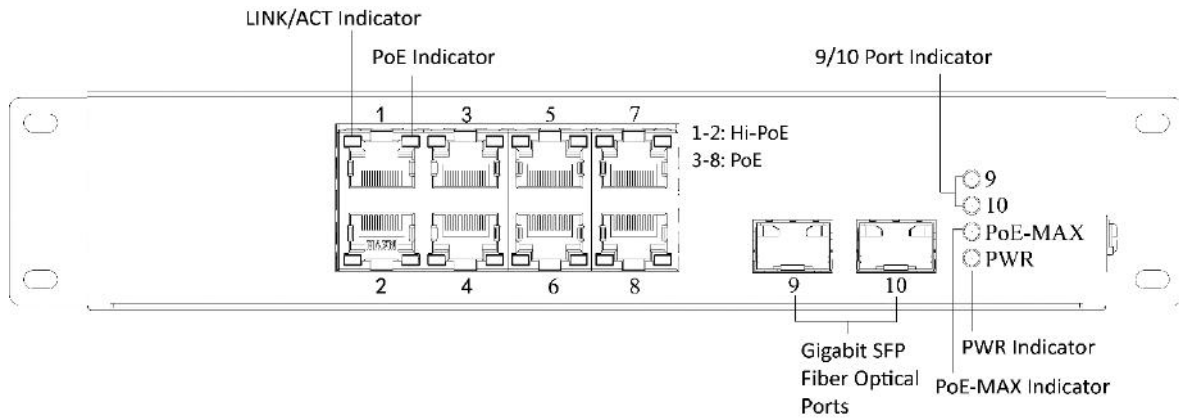

Physical Interface

Front panel:

Back panel: