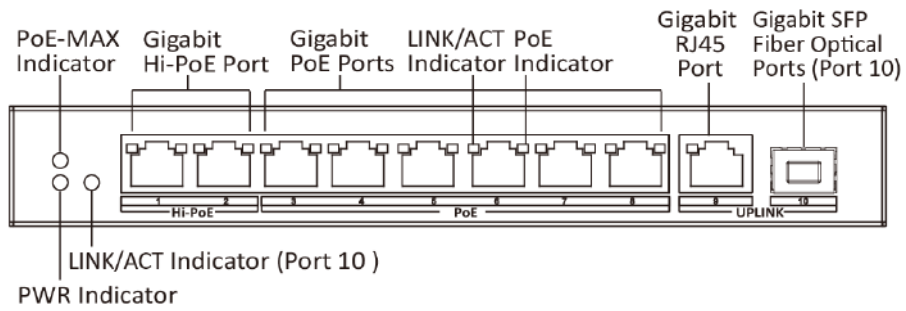

Physical Interface

Front panel:

Back panel: