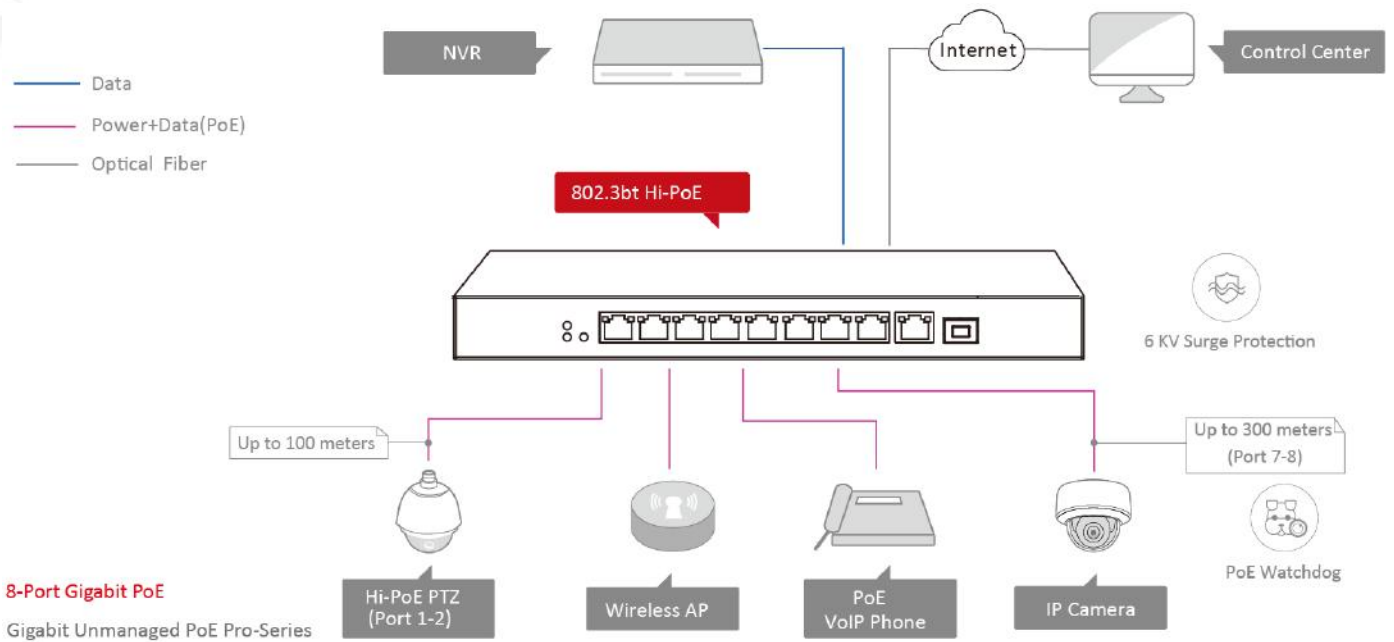

DS-3E0510HP-E**10-Port Gigabit Unmanaged Hi-PoE Switch**

DS-3E0510HP-E switches are layer 2 Hi-PoE switches, providing advanced PoE power supply technology and Gigabit networks design on the basis of high-performance access to ensure stable data upload. The switches support Hi-PoE, long range, port isolation, and PoE watchdog function.

**Key Feature**

- 6 × gigabit PoE ports, 2 × gigabit Hi-PoE ports, 1 × gigabit RJ45 port, and 1 × gigabit fiber optical port.
- IEEE 802.3at/af/bt standard for Hi-PoE ports (Max. 90 W PoE output).
- IEEE 802.3at/af standard for PoE ports (Max. 30 W PoE output).
- IEEE 802.3, IEEE 802.3u, IEEE 802.3x, IEEE 802.3ab, and IEEE 802.3z standard.
- 6 KV surge protection for PoE ports.
- Up to 300 m long-range transmission.
- PoE watchdog to auto detect and restart the cameras that do not respond.
- Port isolation to improve network security.
- Gigabit network access design.
- Wire-speed forwarding.
- Store-and-forward switching.
- Solid high-strength metal shell.
- Reliable fan-free design.

Physical Interface

Front panel:

Back panel:

Available Model

DS-3E0510HP-E

Dimension (unit: mm)

Typical Application

Distributed by