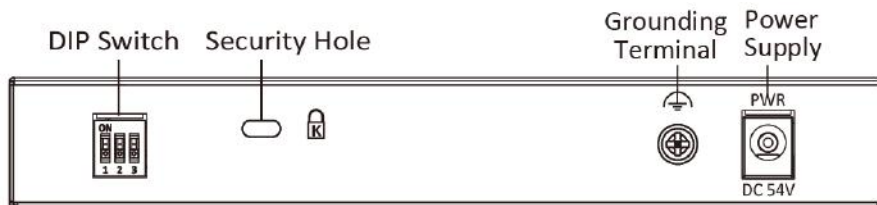

Available Model

DS-3E0510HP-E