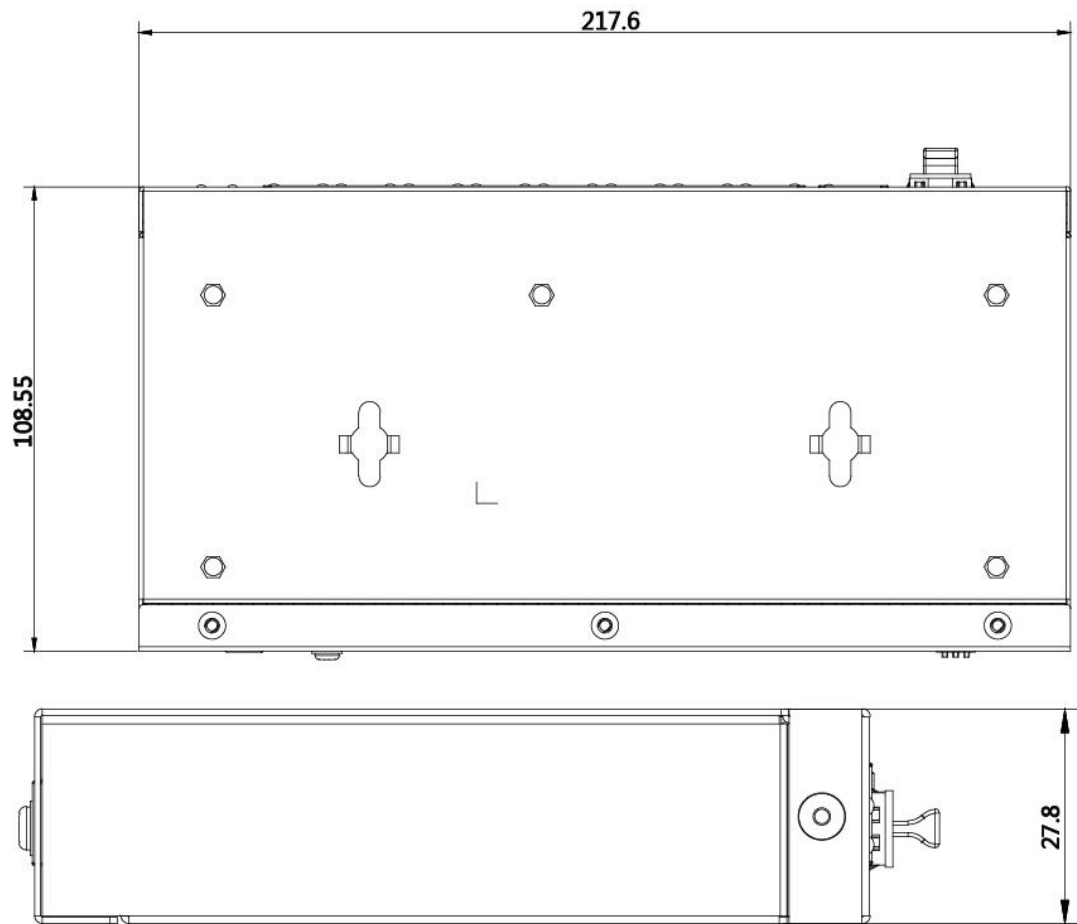

Physical Interface

Front panel:

Back panel:

Available Model

DS-3E0510HP-E

Dimension (unit: mm)

Typical Application

Distributed by