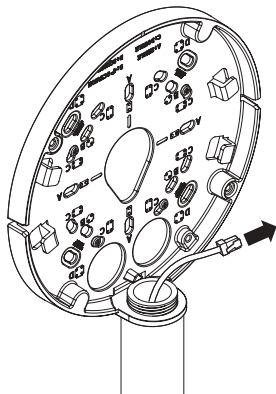

INSTALLATION

7-1

- Installing using pipe

7-2