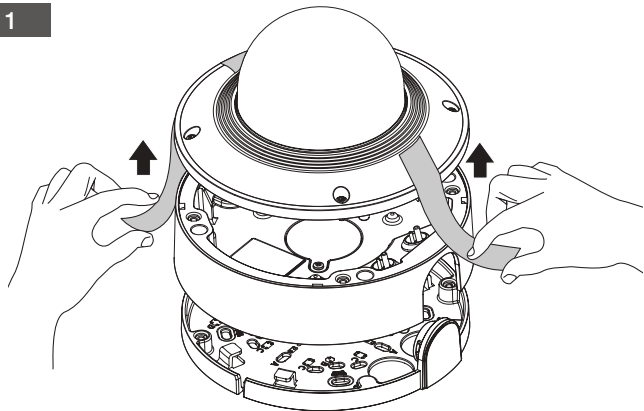

Indoor Dome Camera
XND-9082RV/XND-8082RV

Flush Mount Dome Camera
XND-9082RF/XND-8082RF

INSTALLATION

1

2

INSTALLATION

3

- Not Included : Micro SD Card