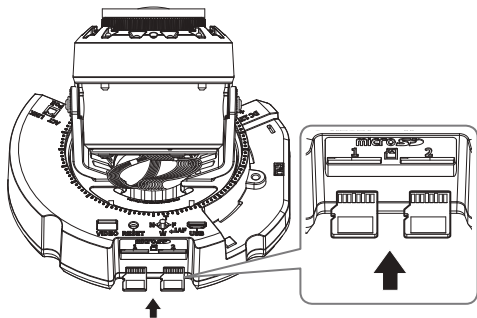

Indoor Dome Camera
XND-9082RV/XND-8082RV

Flush Mount Dome Camera
XND-9082RF/XND-8082RF

INSTALLATION

1

2

INSTALLATION

3

- Not Included : Micro SD Card