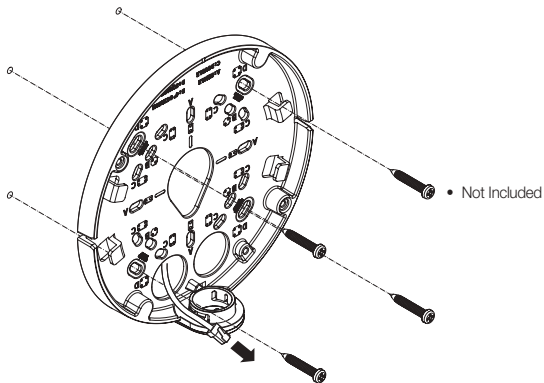

Indoor Dome Camera
XND-9082RV/XND-8082RV

Flush Mount Dome Camera
XND-9082RF/XND-8082RF

INSTALLATION

1

2

INSTALLATION

3

- Not Included : Micro SD Card

4

- Not Included : SPC-100AC

INSTALLATION

5

6

- Directly installing on wall/ceiling

8

INSTALLATION