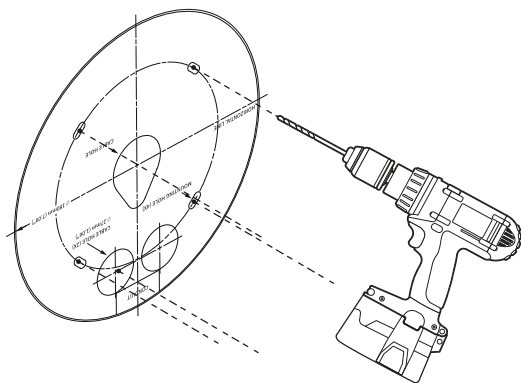

INSTALLATION

5