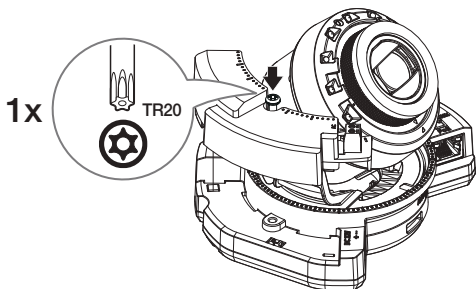

4

- Not Included : SPC-100AC