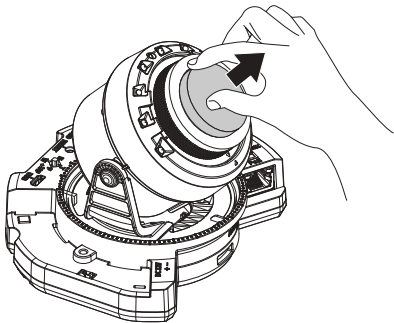

Indoor Dome Camera
XND-9082RV/XND-8082RV

Flush Mount Dome Camera
XND-9082RF/XND-8082RF

INSTALLATION

1

2

INSTALLATION

3

- Not Included : Micro SD Card