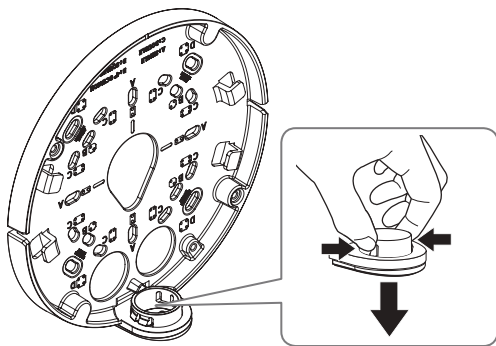

INSTALLATION

7-1

- Installing using pipe

7-2